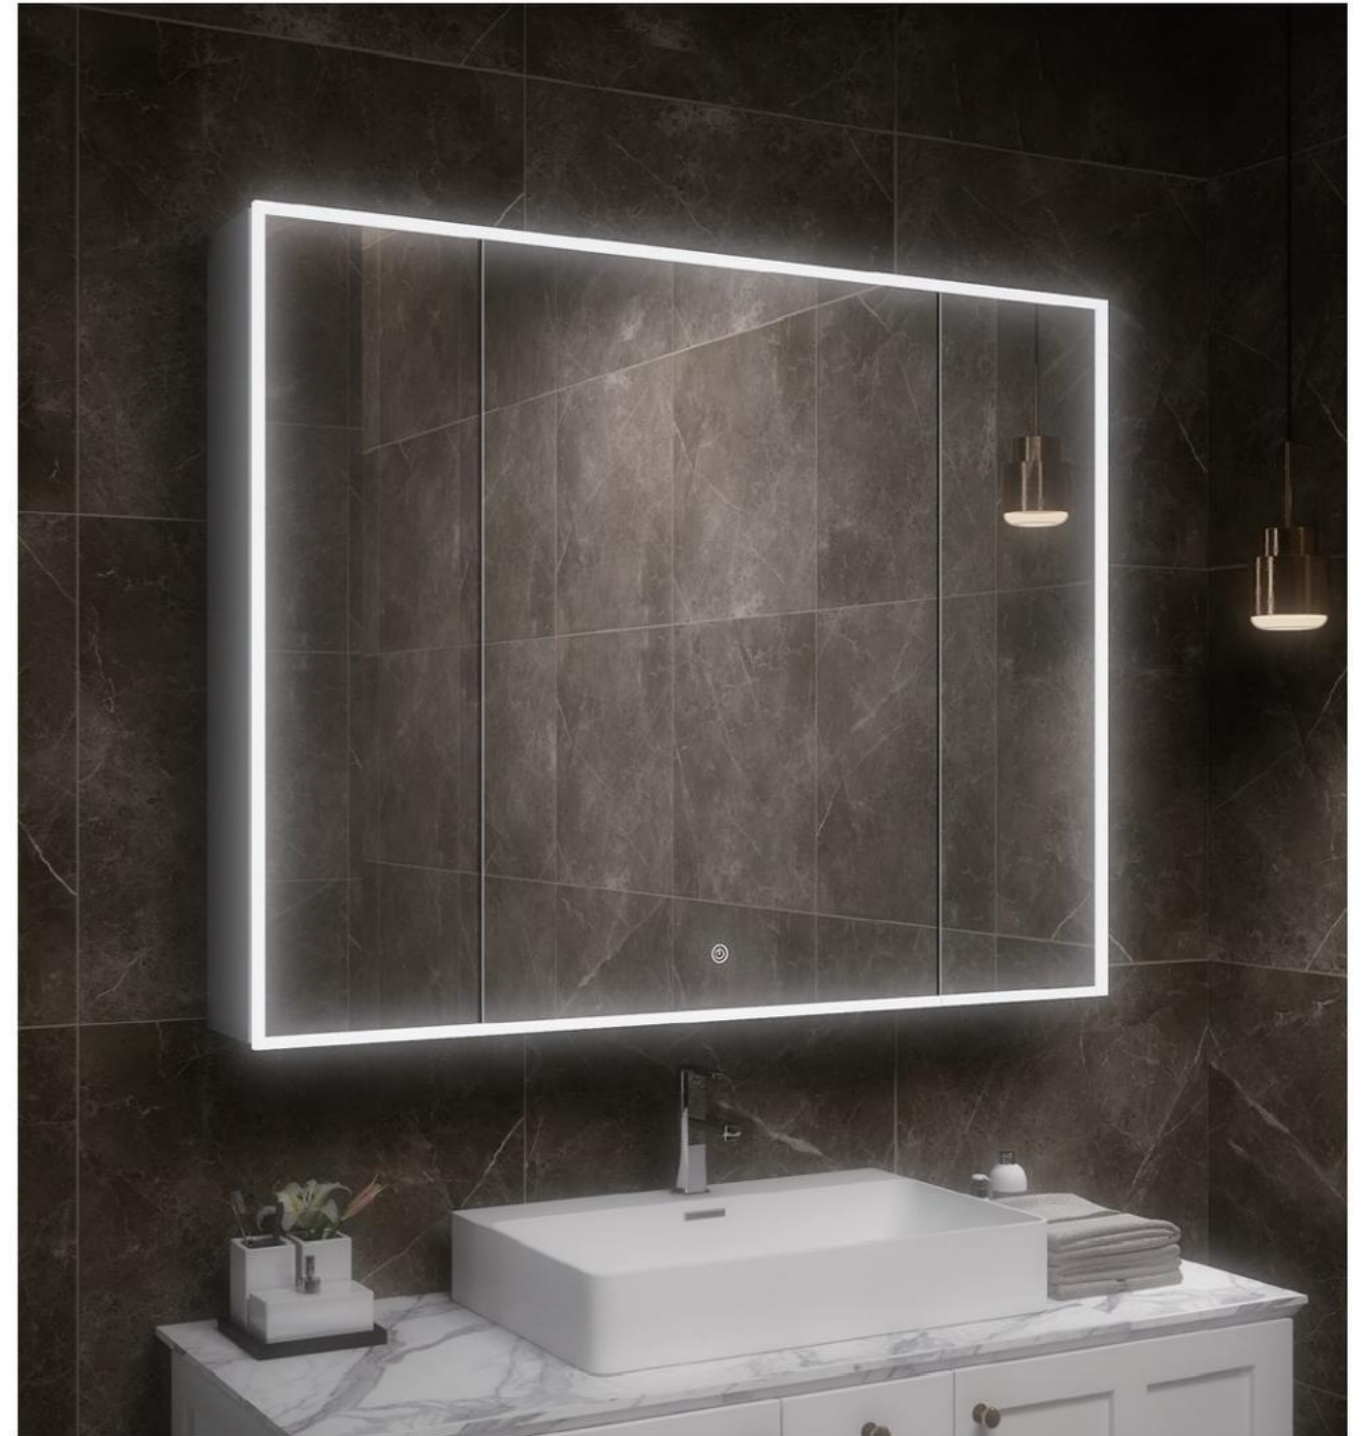

Description:

- 1.Framed mirror, IP44 Rated;
- 2.5mm thickness copper free silver mirror;
- 3.High brightness LED light,CIR90, with lifetime 50000hr;
- 4.With touch switch,CCT changeable;
- 5.UL listed waterproof electric driver;
- 6.ETL certified the whole mirror;
- 7.Hardwired / plug;
- 8.The frame can be colors of Gold, Black, Gray

Mirror Cabinets

Classic lighted mirror cabinets are a series of best running items that has been used in household and commercial applications such as hotels' bathroom

Size:W24"xD4.9"XH36";or other customized sizes

Size:W36"xD4.9"XH36";or other customized sizes

Description:

- 1.IP44 Rated led lighted mirror cabinet;
- 2.3mm thickness copper free silver mirror;
- 3.High brightness LED light,CIR90, with lifetime 50000hr;
- 4.With touch switch,CCT changeable;
- 5.UL listed waterproof electric driver;
- 6.Built in mirror defogger;
- 7.Both surface mounting and recessed mounting;
- 8.Two or three tempered glass shelves;
- 9.ETL certified the whole mirror cabinet;
- 10.Hardwired / plug.

Size:W48"xD4.9"XH36";or other customized sizes

Description:

- 1.IP44 Rated led lighted mirror cabinet;
- 2.3mm thickness copper free silver mirror;
- 3.High brightness LED light,CIR90, with lifetime 50000hr;
- 4.With touch switch,CCT changeable;
- 5.UL listed waterproof electric driver;
- 6.Built in mirror defogger;
- 7.Both surface mounting and recessed mounting;
- 8.Two or three tempered glass shelves;
- 9.ETL certified the whole mirror cabinet;
- 10.Hardwired / plug.