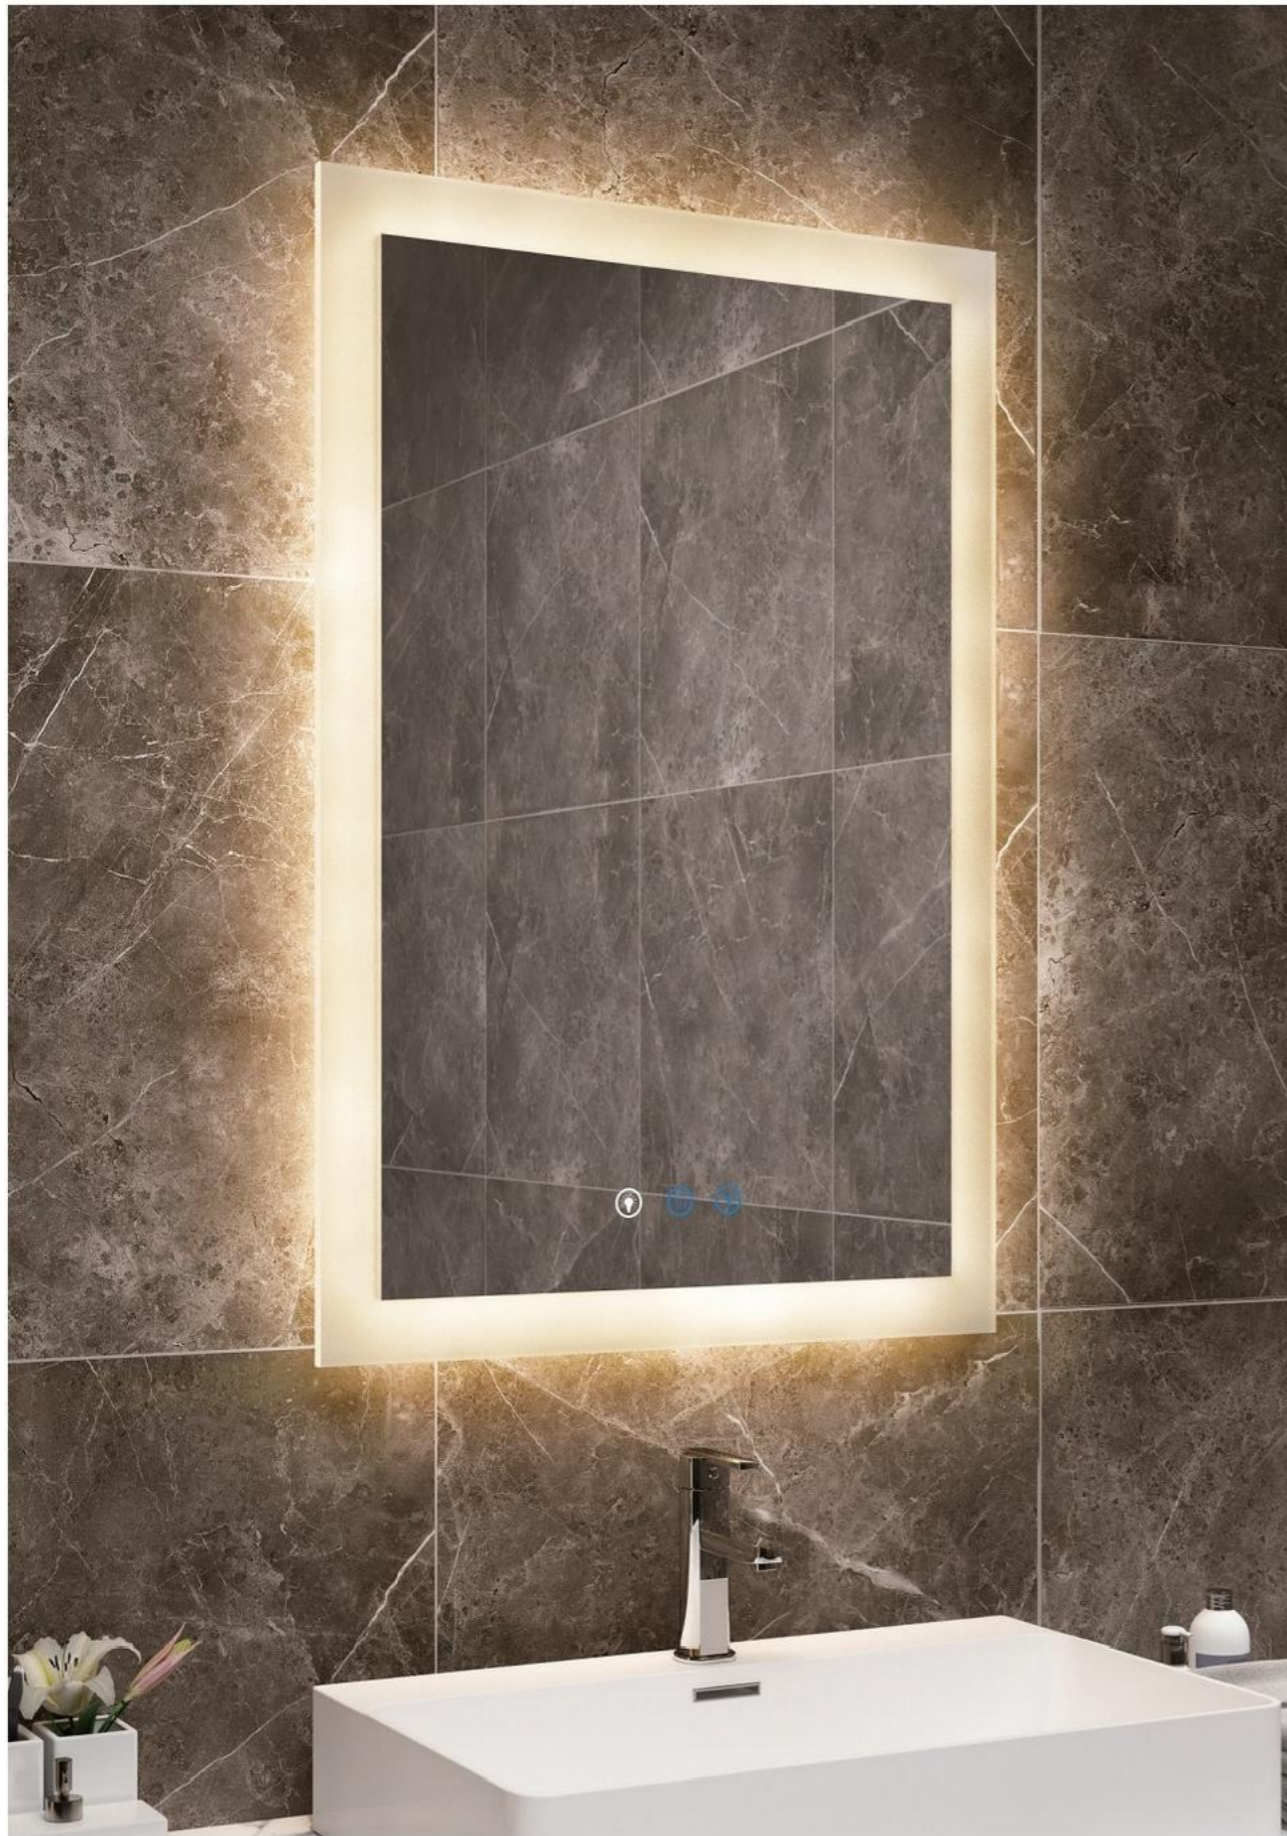

NO.2

Classic Lighted Mirrors

Classic lighted mirrors are a series of best running items that have being used in hotels and household bathrooms.

www.bathroomledmirror.com