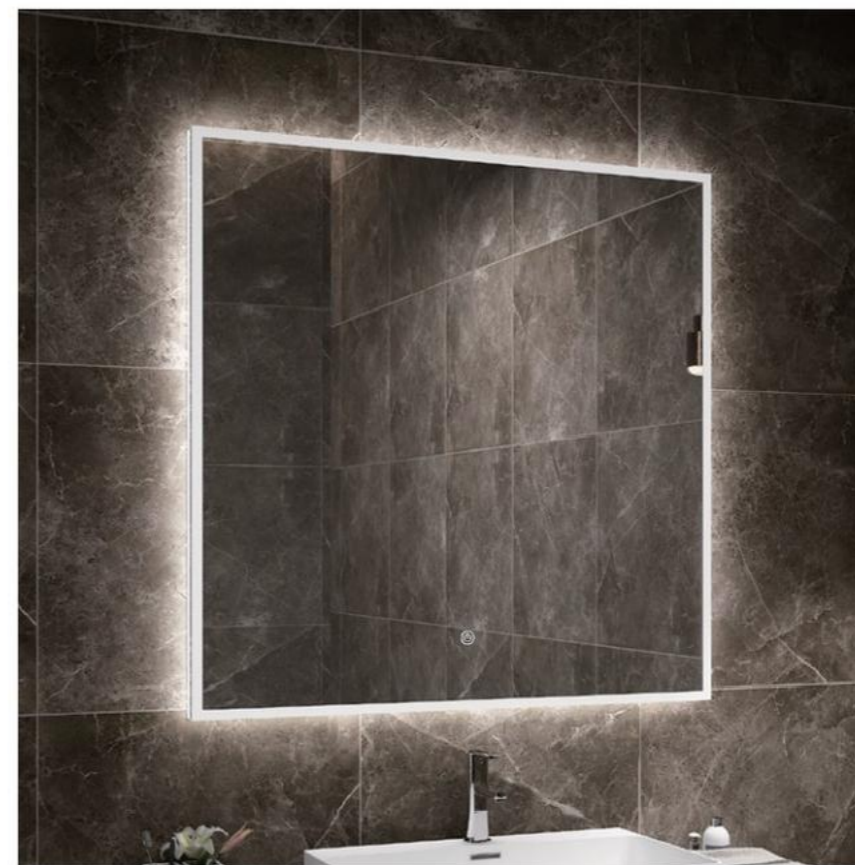

Item No:CL-A0014

Description:

- 1.IP44 Rated led lighted mirror;
- 2.5mm thickness copper free silver mirror;
- 3.High brightness LED light, CIR90, with lifetime 50000hr;
- 4.With touch switch,CCT changeable;
- 5.UL listed waterproof electric driver;
- 6.ETL certified the whole mirror;
- 7.Hardwired / plug.

Size:W24"xH36";or other customized sizes

Description:

- 1.IP44 Rated led lighted mirror;
- 2.5mm thickness copper free silver mirror;
- 3. High brightness LED light,CIR90, with lifetime 50000hr;
- 4.With touch switch,CCT changeable;
- 5.UL listed waterproof electric driver;
- 6.ETL certified the whole mirror;
- 7.Hardwired / plug.