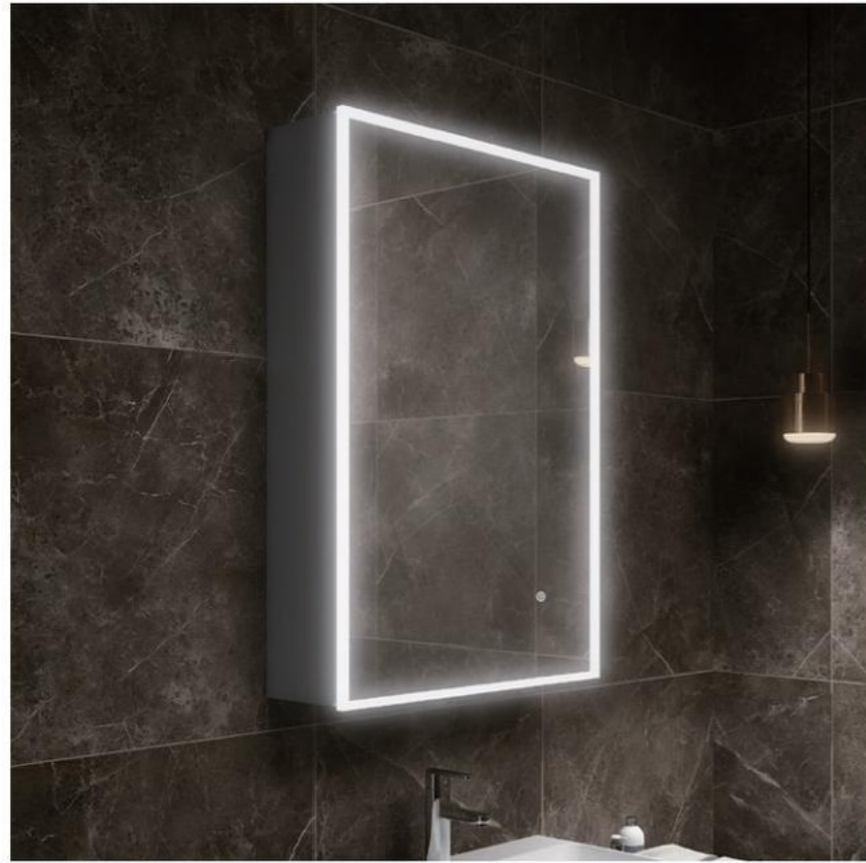

Description:

- 1.Framed mirror, IP44 Rated;
- 2.5mm thickness copper free silver mirror;
- 3.High brightness LED light,CIR90, with lifetime 50000hr;
- 4.With touch switch,CCT changeable;
- 5.UL listed waterproof electric driver;
- 6.ETL certified the whole mirror;
- 7.Hardwired / plug;
- 8.The frame can be colors of Gold, Black, Gray

Mirror Cabinets

Classic lighted mirror cabinets are a series of best running items that has been used in household and commercial applications such as hotels' bathroom

Size:W24"xD4.9"XH36";or other customized sizes