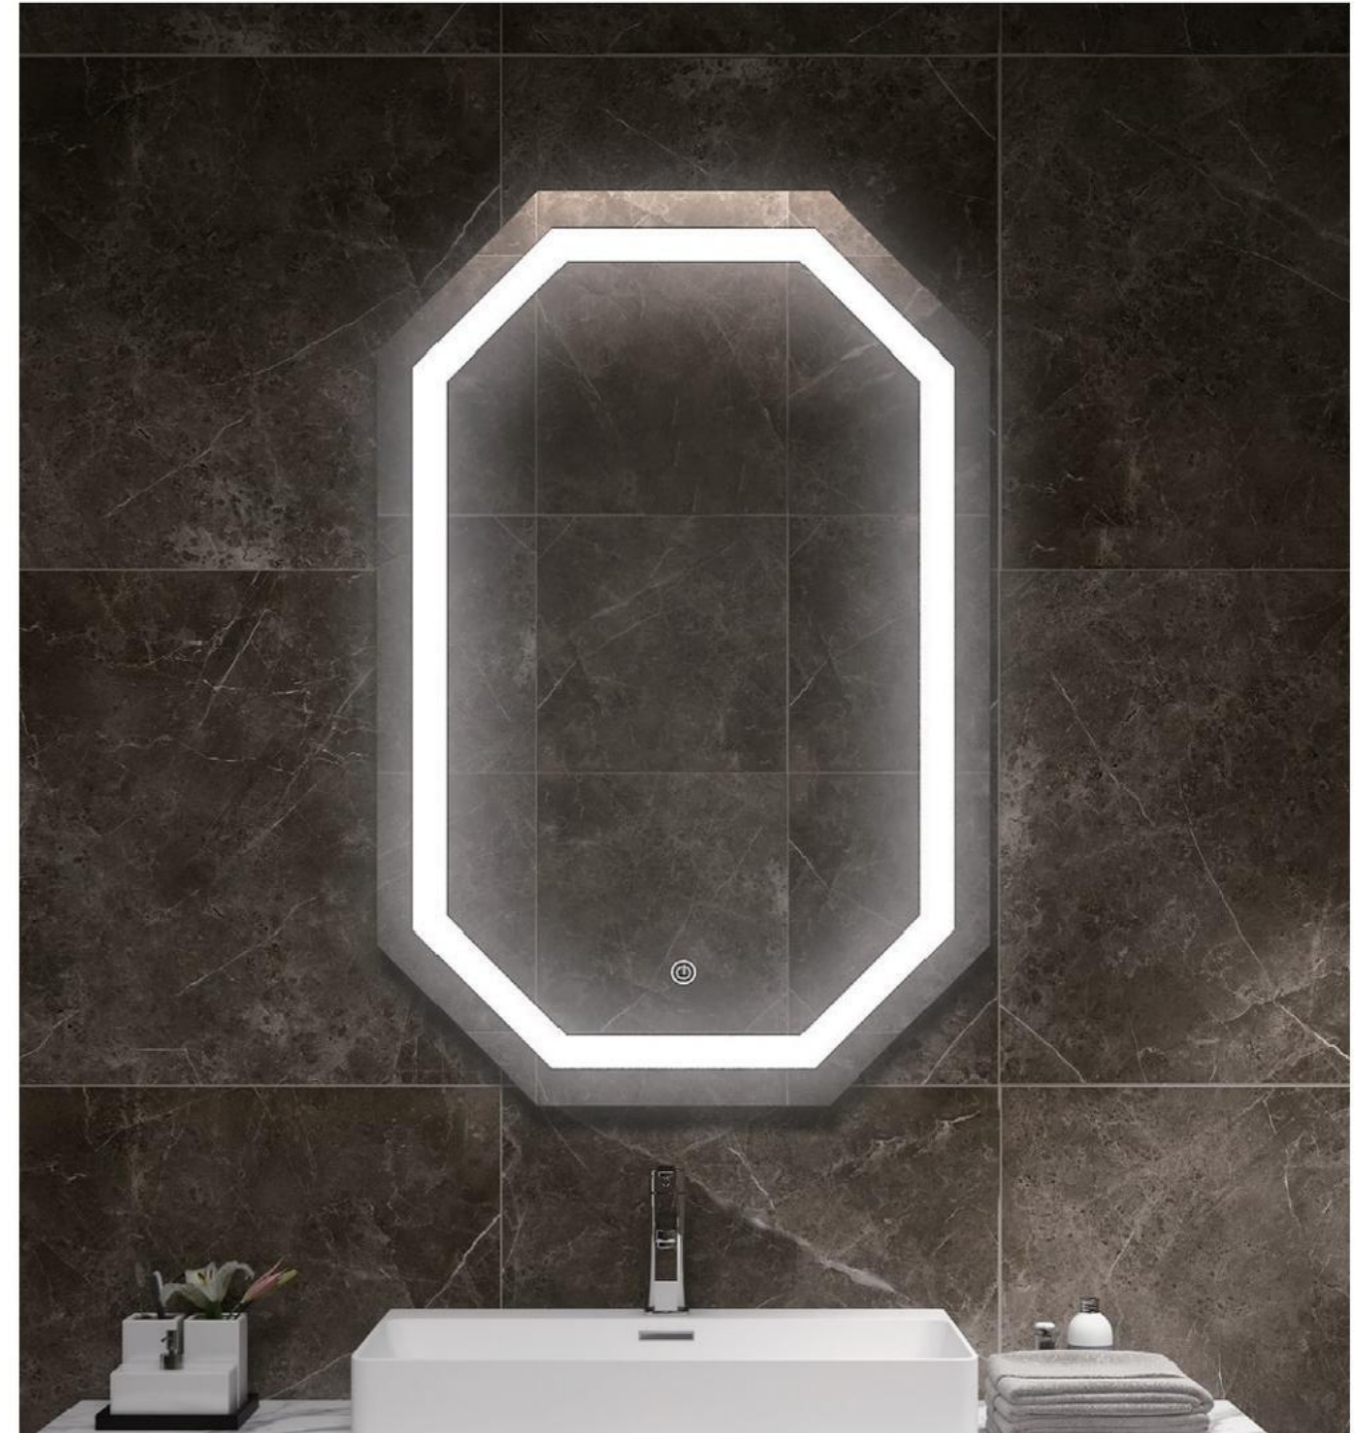

Size:W48"xH36";or other customized sizes

Description:

- 1.IP44 Rated led lighted mirror;
- 2.5mm thickness copper free silver mirror;
- 3.High brightness LED light,CIR90,with lifetime 50000hr;
- 4.With touch switch,CCT changeable;
- 5.UL listed waterproof electric driver;
- 6.ETL certified the whole mirror;
- 7.Hardwired / plug.

Item No:CL-A006

Item No:CL-A007

Item No:CL-A008

Description:

- 1.IP44 Rated led lighted mirror;
- 2.5mm thickness copper free silver mirror;
- 3.High brightness LED light, CIR90, with lifetime 50000hr;
- 4.With touch switch,CCT changeable;
- 5.UL listed waterproof electric driver;
- 6.ETL certified the whole mirror;
- 7.Hardwired/ plug.

Item No:CL-A009

Classic Lighted Mirrors

Description:

- 1.IP44 Rated led lighted mirror;
- 2.5mm thickness copper free silver mirror;
- 3.High brightness LED light, CIR90, with lifetime 50000hr;
- 4.With touch switch,CCT changeable;
- 5.UL listed waterproof electric driver;
- 6.ETL certified the whole mirror;
- 7.Hardwired / plug.

Size:W24"xH36";or other customized sizes

Description:

- 1.IP44 Rated led lighted mirror;
- 2.5mm thickness copper free silver mirror;
- 3.High brightness LED light,CIR90,with lifetime 50000hr;
- 4.With touch switch,CCT changeable;
- 5.UL listed waterproof electric driver;
- 6.ETL certified the whole mirror;
- 7.Hardwired / plug.