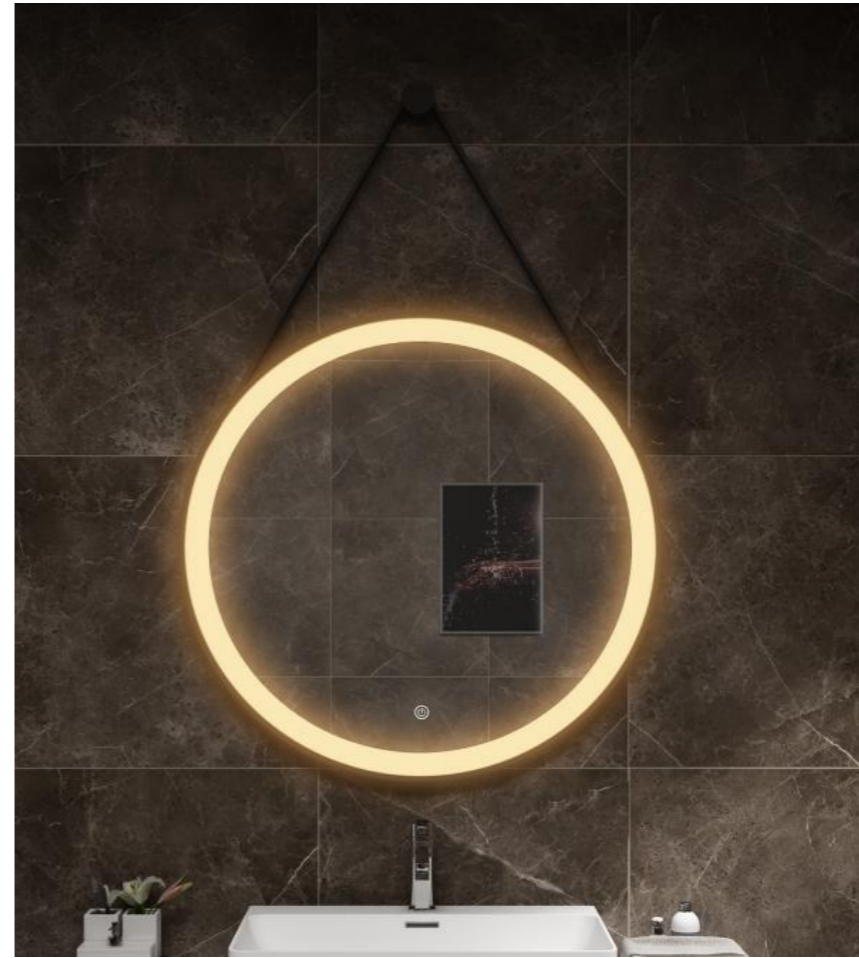

Item No: FL-A0012

Frame Lighted Mirrors

Description:

- 1.Framed mirror, IP44 Rated;
- 2.5mm thickness copper free silver mirror;
- 3.High brightness LED light,CIR90 ,with lifetime 50000hr;
- 4.With touch switch,CCT changeable;
- 5.UL listed waterproof electric driver;
- 6.ETL certified the whole mirror;
- 7.Hardwired / plug;
- 8.The frame can be colors of Gold, Black, Gray

Item No: FL-A0013

Description:

- 1.Framed mirror, IP44 Rated;
- 2.5mm thickness copper free silver mirror;
- 3.High brightness LED light,CIR90, with lifetime 50000hr;
- 4.With touch switch,CCT changeable;
- 5.UL listed waterproof electric driver;
- 6.ETL certified the whole mirror;
- 7.Hardwired / plug;
- 8.The frame can be colors of Gold, Black, Gray

Item No: FL-A0014

Frame Lighted Mirrors

Item No: FL-A0015

Description:

- 1.Framed mirror, IP44 Rated;
- 2.5mm thickness copper free silver mirror;
- 3.High brightness LED light,CIR90, with lifetime 50000hr;
- 4.With touch switch,CCT changeable;
- 5.UL listed waterproof electric driver;
- 6.ETL certified the whole mirror;
- 7.Hardwired / plug;
- 8.The frame can be colors of Gold, Black, Gray