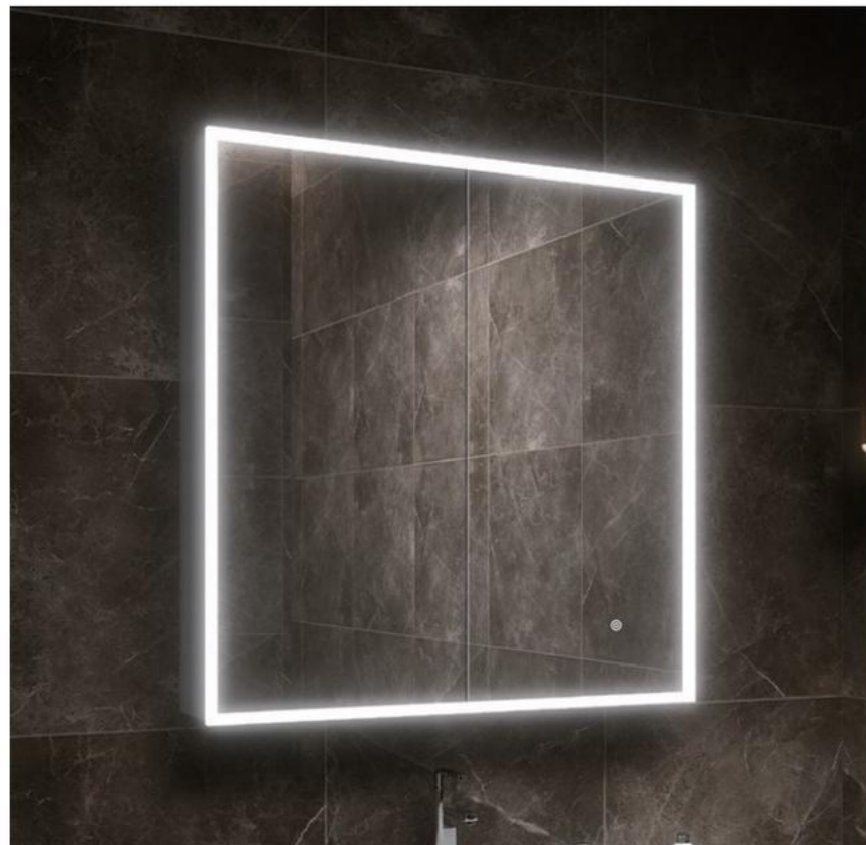

Size:W36"xD4.9"XH36";or other customized sizes

Description:

- 1.IP44 Rated led lighted mirror cabinet;
- 2.3mm thickness copper free silver mirror;
- 3.High brightness LED light,CIR90, with lifetime 50000hr;
- 4.With touch switch,CCT changeable;
- 5.UL listed waterproof electric driver;
- 6.Built in mirror defogger;
- 7.Both surface mounting and recessed mounting;
- 8.Two or three tempered glass shelves;
- 9.ETL certified the whole mirror cabinet;
- 10.Hardwired / plug.