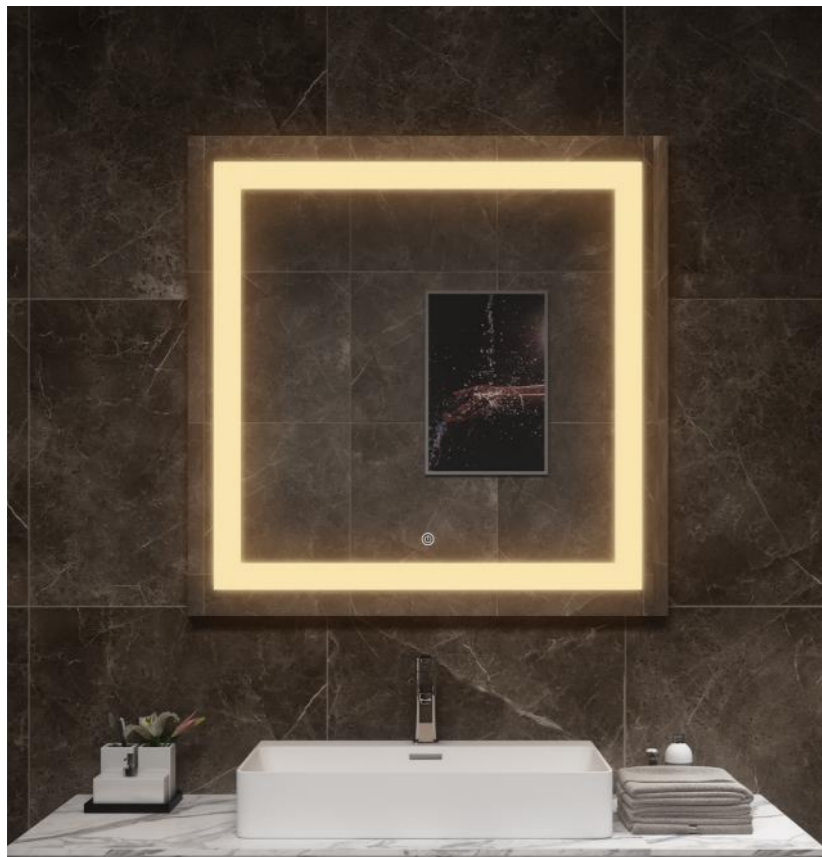

Description:

- 1.IP44 Rated led lighted mirror;
- 2.5mm thickness copper free silver mirror;
- 3.High brightness LED light,CIR90,with lifetime 50000hr;
- 4.With touch switch,CCT changeable;
- 5.UL listed waterproof electric driver;
- 6.ETL certified the whole mirror;
- 7.Hardwired/ plug.

Size:W36"xH36";or other customized sizes

Size:W48"xH36";or other customized sizes

Description:

- 1.IP44 Rated led lighted mirror;
- 2.5mm thickness copper free silver mirror;
- 3.High brightness LED light,CIR90,with lifetime 50000hr;
- 4.With touch switch,CCT changeable;
- 5.UL listed waterproof electric driver;
- 6.ETL certified the whole mirror;
- 7.Hardwired / plug.

Size:W24"xH36";or other customized sizes

Size:W36"xH36";or other customized sizes

Description:

- 1.IP44 Rated led lighted mirror;
- 2.5mm thickness copper free silver mirror;
- 3.High brightness LED light,CIR90,with lifetime 50000hr;
- 4.With touch switch,CCT changeable;
- 5.UL listed waterproof electric driver;
- 6.ETL certified the whole mirror;
- 7.Hardwired/ plug.

Size:W48"xH36";or other customized sizes

Description:

- 1.IP44 Rated led lighted mirror;
- 2.5mm thickness copper free silver mirror;
- 3.High brightness LED light,CIR90,with lifetime 50000hr;
- 4.With touch switch,CCT changeable;
- 5.UL listed waterproof electric driver;
- 6.ETL certified the whole mirror;
- 7.Hardwired/ plug.