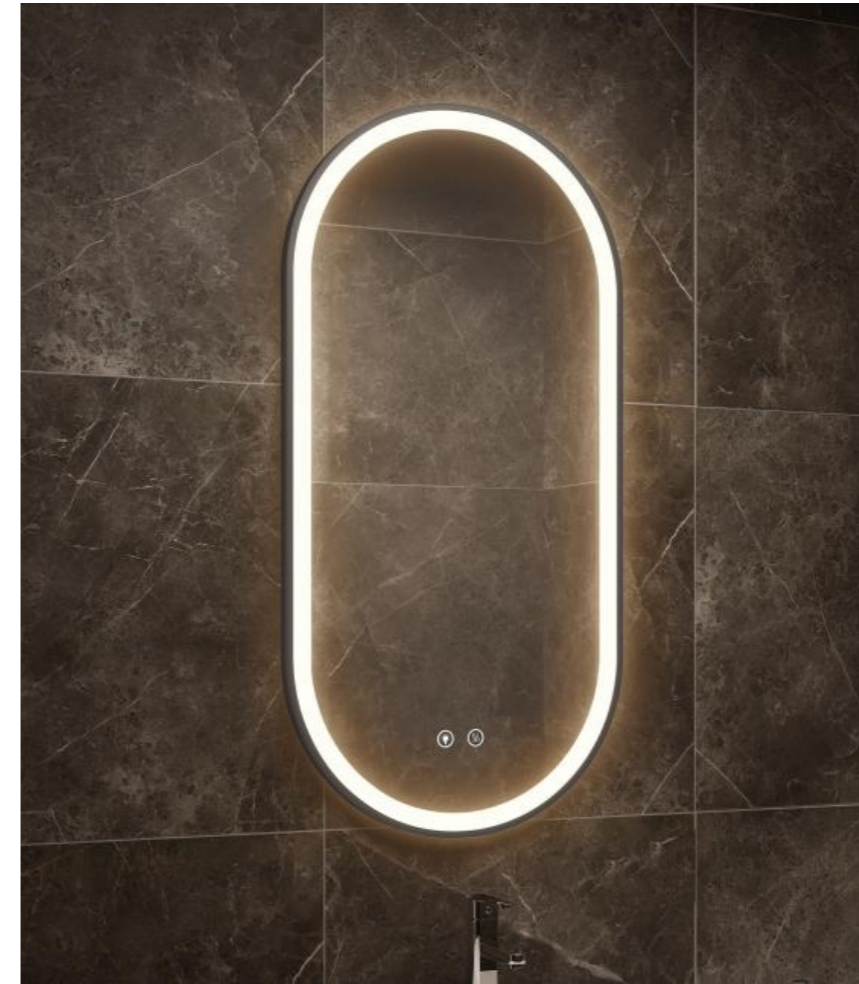

Item No: FL-A0010

Frame Lighted Mirrors

Description:

- 1.Framed mirror, IP44 Rated;
- 2.5mm thickness copper free silver mirror;
- 3.High brightness LED light,CIR90 ,with lifetime 50000hr;
- 4.With touch switch,CCT changeable;
- 5.UL listed waterproof electric driver;
- 6.ETL certified the whole mirror;
- 7.Hardwired / plug;
- 8.The frame can be colors of Gold, Black, Gray

Item No: FL-A0011

Description:

- 1.Framed mirror, IP44 Rated;
- 2.5mm thickness copper free silver mirror;
- 3.High brightness LED light,CIR90 ,with lifetime 50000hr;
- 4.With touch switch,CCT changeable;
- 5.UL listed waterproof electric driver;
- 6.ETL certified the whole mirror;
- 7.Hardwired / plug;
- 8.The frame can be colors of Gold, Black, Gray

Item No: FL-A0012

Frame Lighted Mirrors

Description:

- 1.Framed mirror, IP44 Rated;
- 2.5mm thickness copper free silver mirror;
- 3.High brightness LED light,CIR90 ,with lifetime 50000hr;
- 4.With touch switch,CCT changeable;
- 5.UL listed waterproof electric driver;
- 6.ETL certified the whole mirror;
- 7.Hardwired / plug;
- 8.The frame can be colors of Gold, Black, Gray