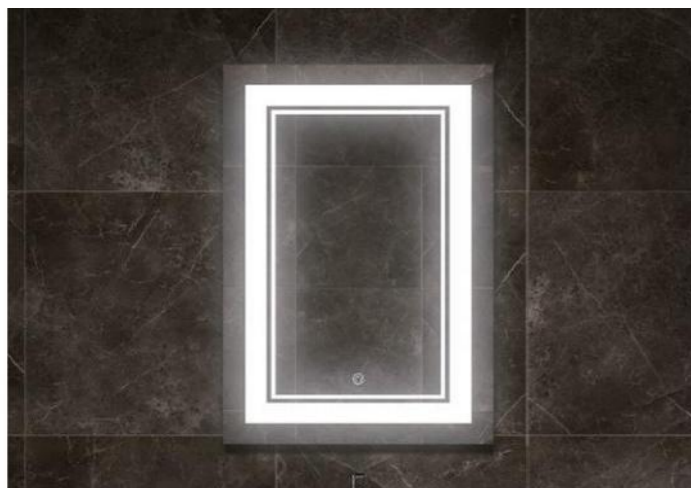

Item No:CL-A008