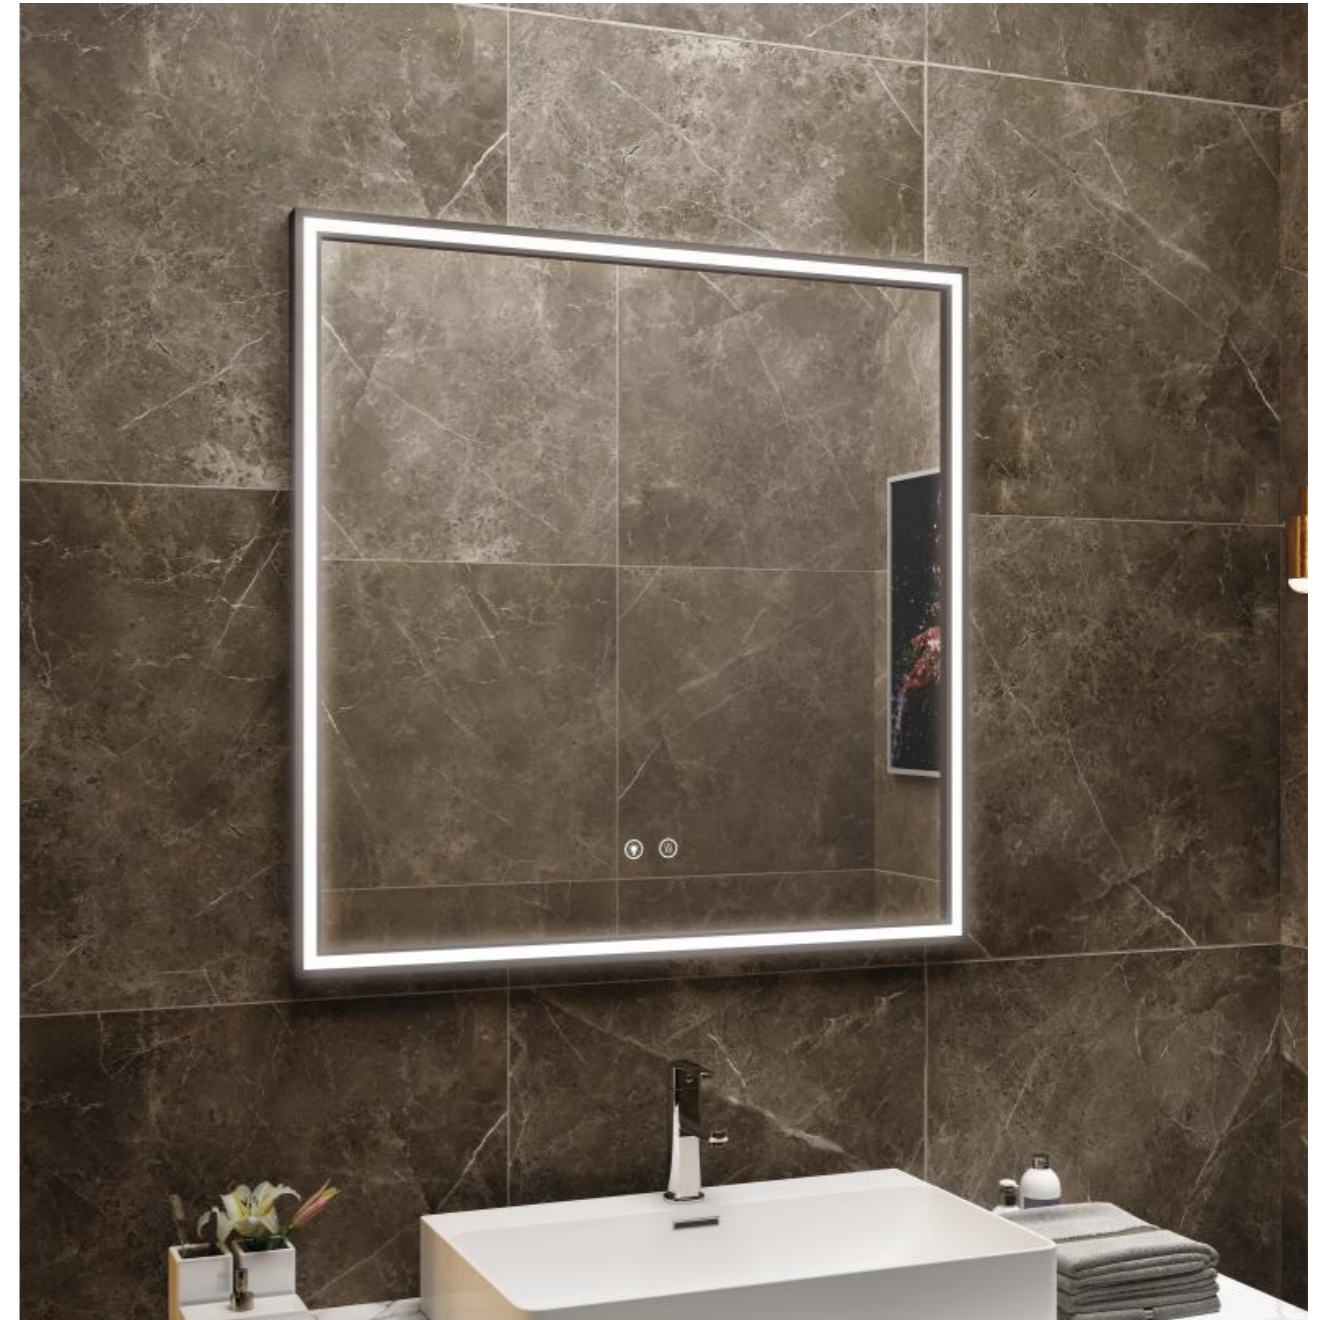

Item No: FL-A0019

Description:

- 1.Framed mirror, IP44 Rated;
- 2.5mm thickness copper free silver mirror;
- 3.High brightness LED light,CIR90, with lifetime 50000hr;
- 4.With touch switch,CCT changeable;
- 5.UL listed waterproof electric driver;
- 6.ETL certified the whole mirror;
- 7.Hardwired / plug;
- 8.The frame can be colors of Gold, Black, Gray

Item No: FL-A0020

Frame Lighted Mirrors

Description:

- 1.Framed mirror, IP44 Rated;
- 2.5mm thickness copper free silver mirror;
- 3.High brightness LED light,CIR90, with lifetime 50000hr;
- 4.With touch switch,CCT changeable;
- 5.UL listed waterproof electric driver;
- 6.ETL certified the whole mirror;
- 7.Hardwired / plug;
- 8.The frame can be colors of Gold, Black, Gray

Description:

- 1.Framed mirror, IP44 Rated;
- 2.5mm thickness copper free silver mirror;
- 3.High brightness LED light,CIR90, with lifetime 50000hr;
- 4.With touch switch,CCT changeable;
- 5.UL listed waterproof electric driver;
- 6.ETL certified the whole mirror;
- 7.Hardwired / plug;
- 8.The frame can be colors of Gold, Black, Gray