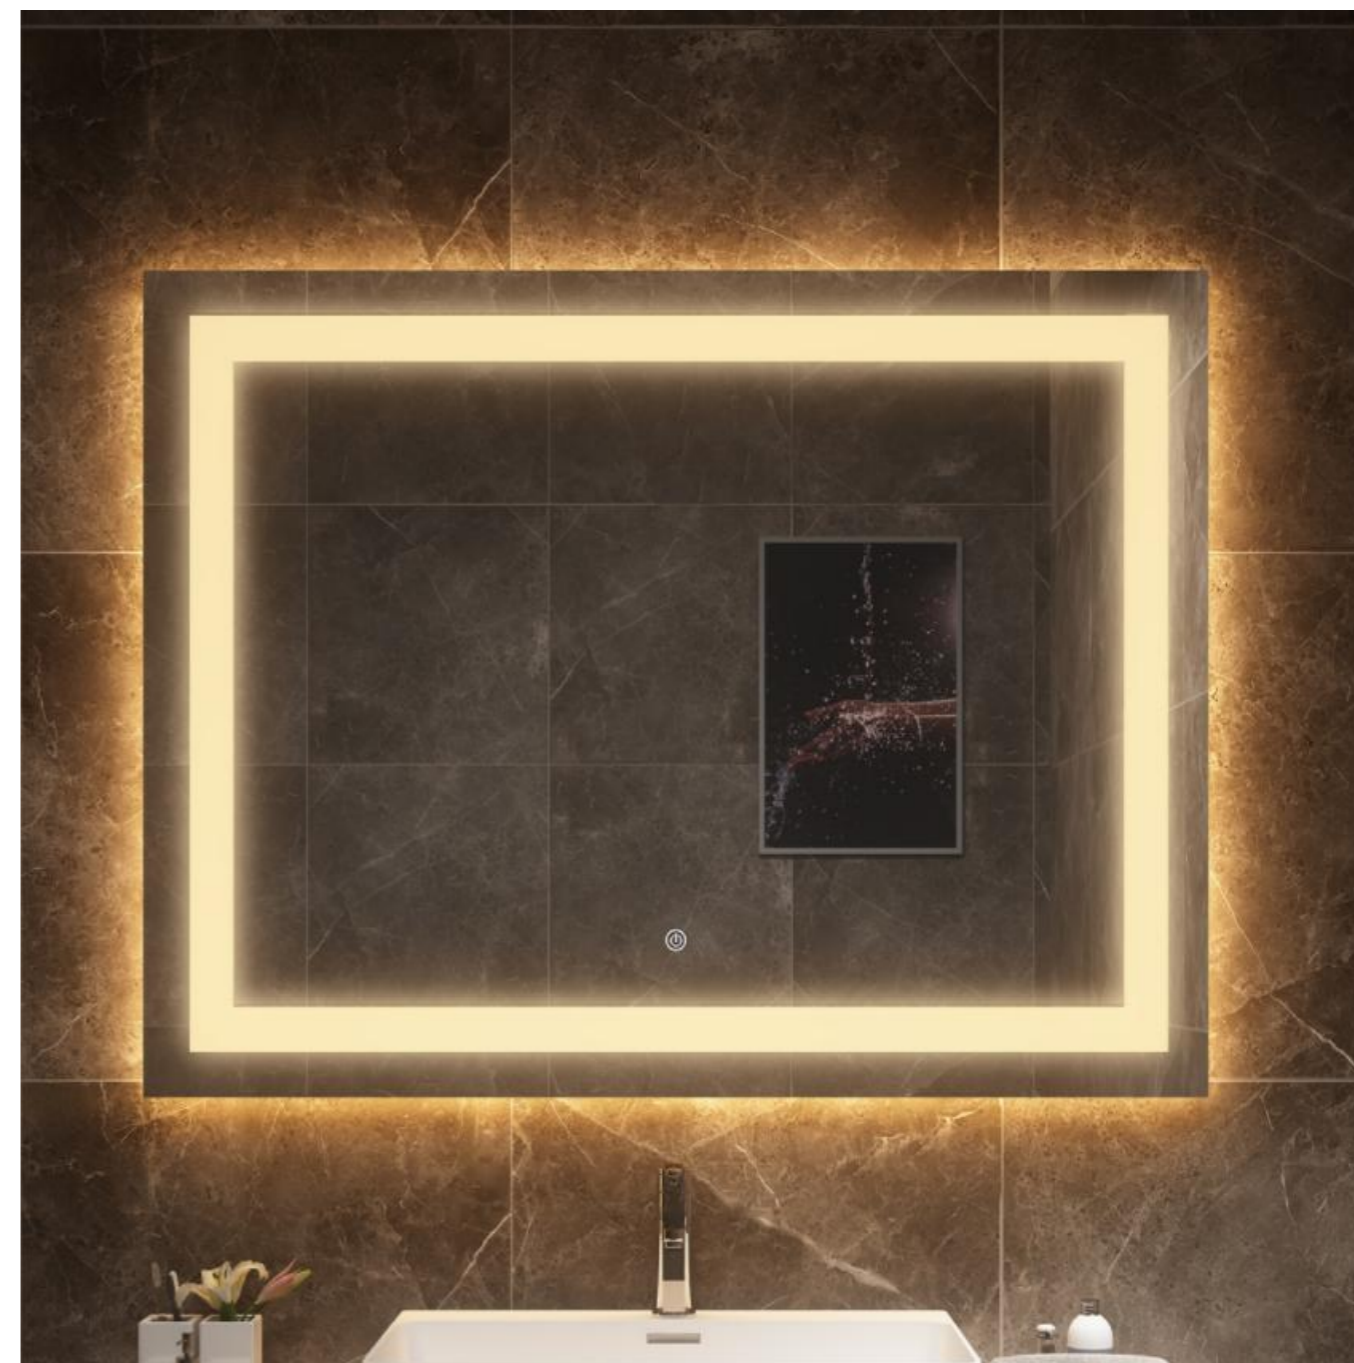

www.bathroomledmirror.com

Size:W24"xH36"; or other customized sizes

Size:W36"xH36"; or other customized sizes

Description

- 1.Backlit+Front-lit, Double Lighting Sources;
- 2.Dimmable & 3 Color Temperature;
- 3.Defog Feature & Memory Function;
- 4.5mm silver mirror, rust-resistance;
- 5.With touch switch to control the light;
- 6.LED driver UL approved. 120V. 50/60Hz;
- 7.ETL certified the whole mirror;
- 8.Easy to Install, Plug-in/Hardwired.

Size:W48"xH36"; or other customized sizes

Description

- 1.Backlit+Front-lit, Double Lighting Sources;
- 2.Dimmable & 3 Color Temperature;
- 3.Defog Feature & Memory Function;
- 4.5mm silver mirror, rust-resistance;
- 5.With touch switch to control the light;
- 6.LED driver UL approved. 120V. 50/60Hz;
- 7.ETL certified the whole mirror;
- 8.Easy to Install, Plug-in/Hardwired.