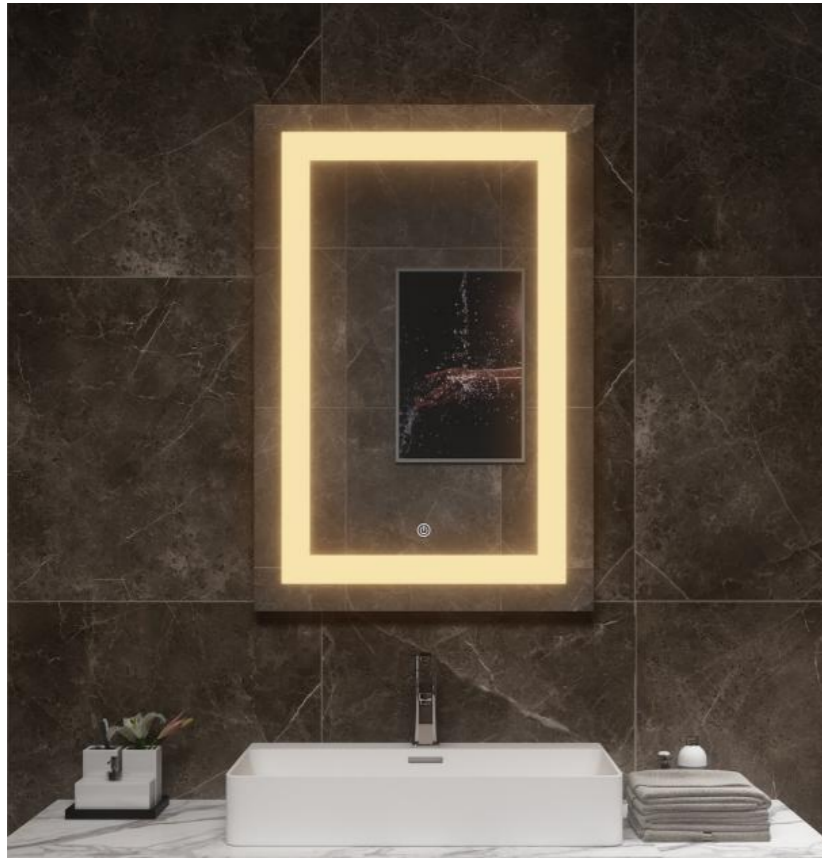

NO.2

Classic Lighted Mirrors

Classic lighted mirrors are a series of best running items that have being used in hotels and household bathrooms.

www.bathroomledmirror.com

Size:W24"xH36";or other customized sizes

Description:

- 1.IP44 Rated led lighted mirror;
- 2.5mm thickness copper free silver mirror;
- 3.High brightness LED light,CIR90,with lifetime 50000hr;
- 4.With touch switch,CCT changeable;
- 5.UL listed waterproof electric driver;
- 6.ETL certified the whole mirror;
- 7.Hardwired/ plug.

Size:W36"xH36";or other customized sizes

Size:W48"xH36";or other customized sizes

Description:

- 1.IP44 Rated led lighted mirror;
- 2.5mm thickness copper free silver mirror;
- 3.High brightness LED light,CIR90,with lifetime 50000hr;
- 4.With touch switch,CCT changeable;
- 5.UL listed waterproof electric driver;
- 6.ETL certified the whole mirror;
- 7.Hardwired / plug.

Size:W24"xH36";or other customized sizes

Size:W36"xH36";or other customized sizes

Description:

- 1.IP44 Rated led lighted mirror;
- 2.5mm thickness copper free silver mirror;
- 3.High brightness LED light,CIR90,with lifetime 50000hr;
- 4.With touch switch,CCT changeable;
- 5.UL listed waterproof electric driver;
- 6.ETL certified the whole mirror;
- 7.Hardwired/ plug.