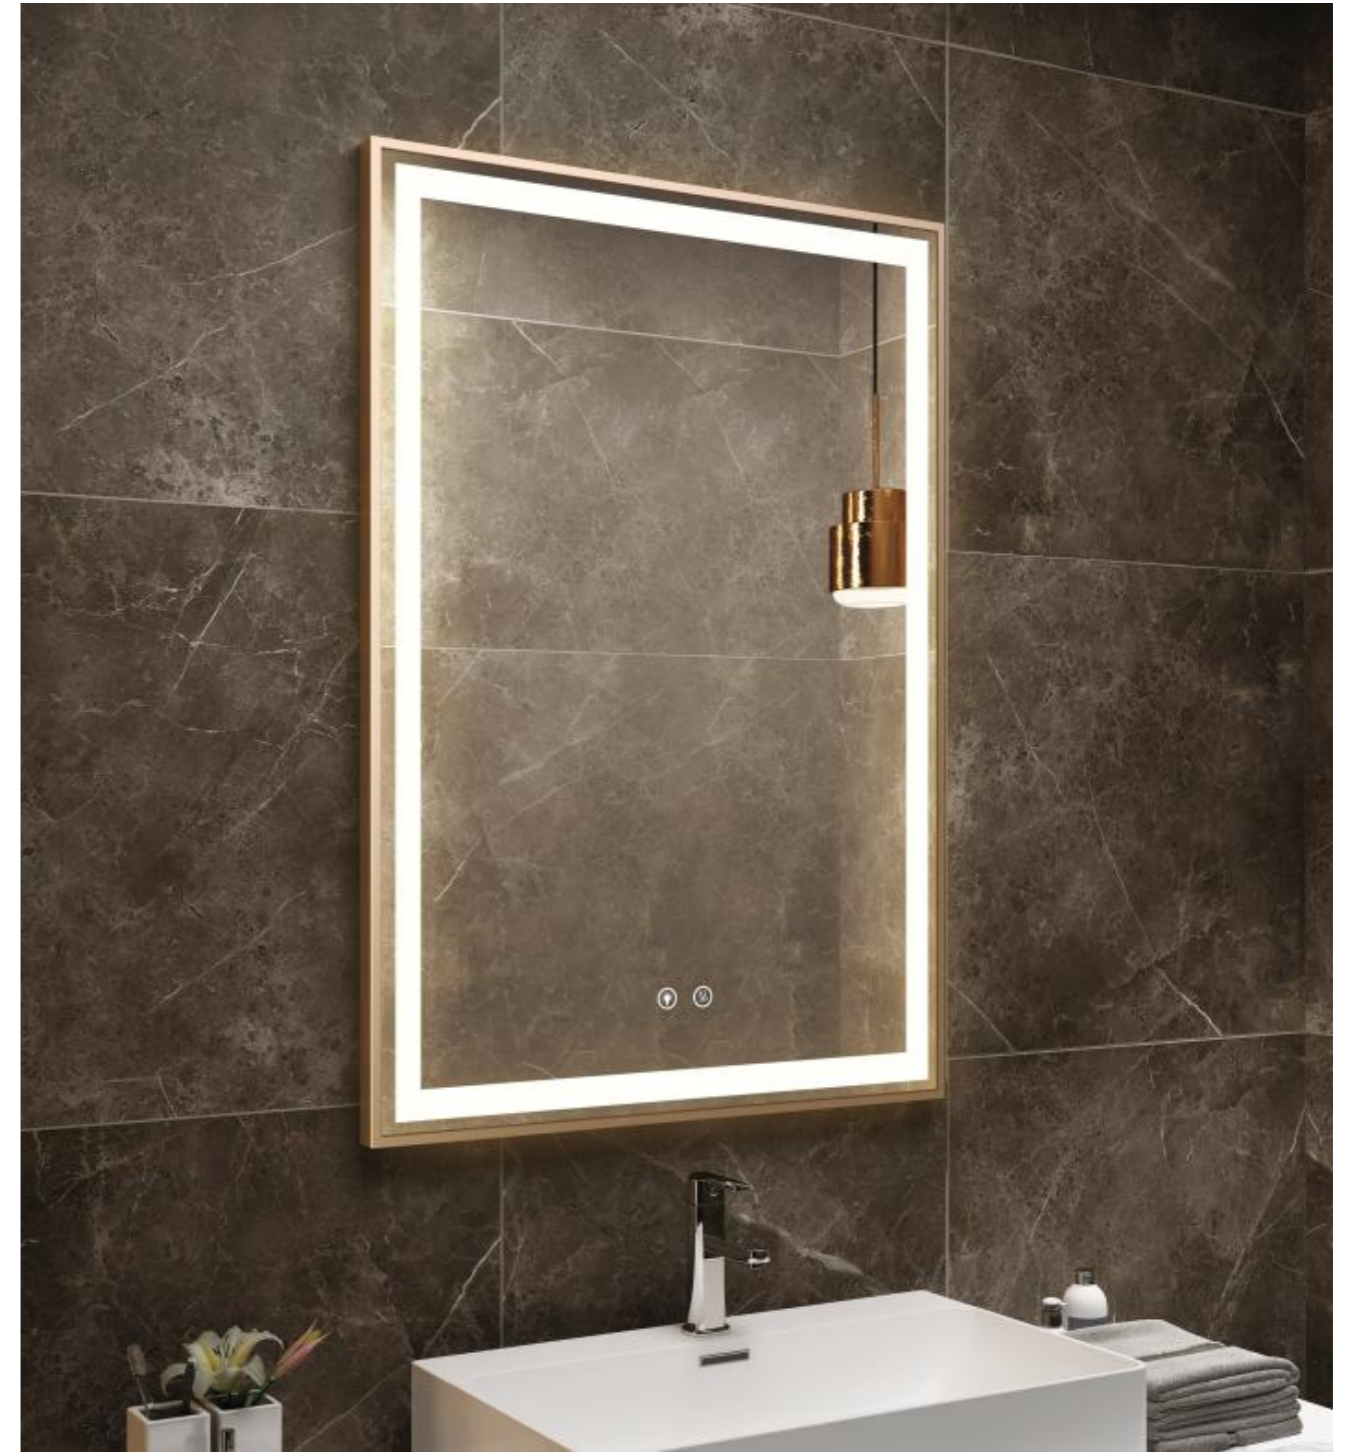

Item No: FL-A008

Item No: FL-A009

Description:

- 1.Framed mirror, IP44 Rated;
- 2.5mm thickness copper free silver mirror;
- 3.High brightness LED light,CIR90,with lifetime 50000hr;
- 4.With touch switch,CCT changeable;
- 5.UL listed waterproof electric driver;
- 6.ETL certified the whole mirror;
- 7.Hardwired / plug;
- 8.The frame can be colors of Gold, Black, Gray

Item No: FL-A0010

Description:

- 1.Framed mirror, IP44 Rated;
- 2.5mm thickness copper free silver mirror;
- 3.High brightness LED light,CIR90 ,with lifetime 50000hr;
- 4.With touch switch,CCT changeable;
- 5.UL listed waterproof electric driver;
- 6.ETL certified the whole mirror;
- 7.Hardwired / plug;
- 8.The frame can be colors of Gold, Black, Gray

Item No: FL-A0010

Frame Lighted Mirrors

Description:

- 1.Framed mirror, IP44 Rated;
- 2.5mm thickness copper free silver mirror;
- 3.High brightness LED light,CIR90 ,with lifetime 50000hr;
- 4.With touch switch,CCT changeable;
- 5.UL listed waterproof electric driver;
- 6.ETL certified the whole mirror;
- 7.Hardwired / plug;
- 8.The frame can be colors of Gold, Black, Gray

Item No: FL-A0011

Description:

- 1.Framed mirror, IP44 Rated;
- 2.5mm thickness copper free silver mirror;
- 3.High brightness LED light,CIR90 ,with lifetime 50000hr;
- 4.With touch switch,CCT changeable;
- 5.UL listed waterproof electric driver;
- 6.ETL certified the whole mirror;
- 7.Hardwired / plug;
- 8.The frame can be colors of Gold, Black, Gray