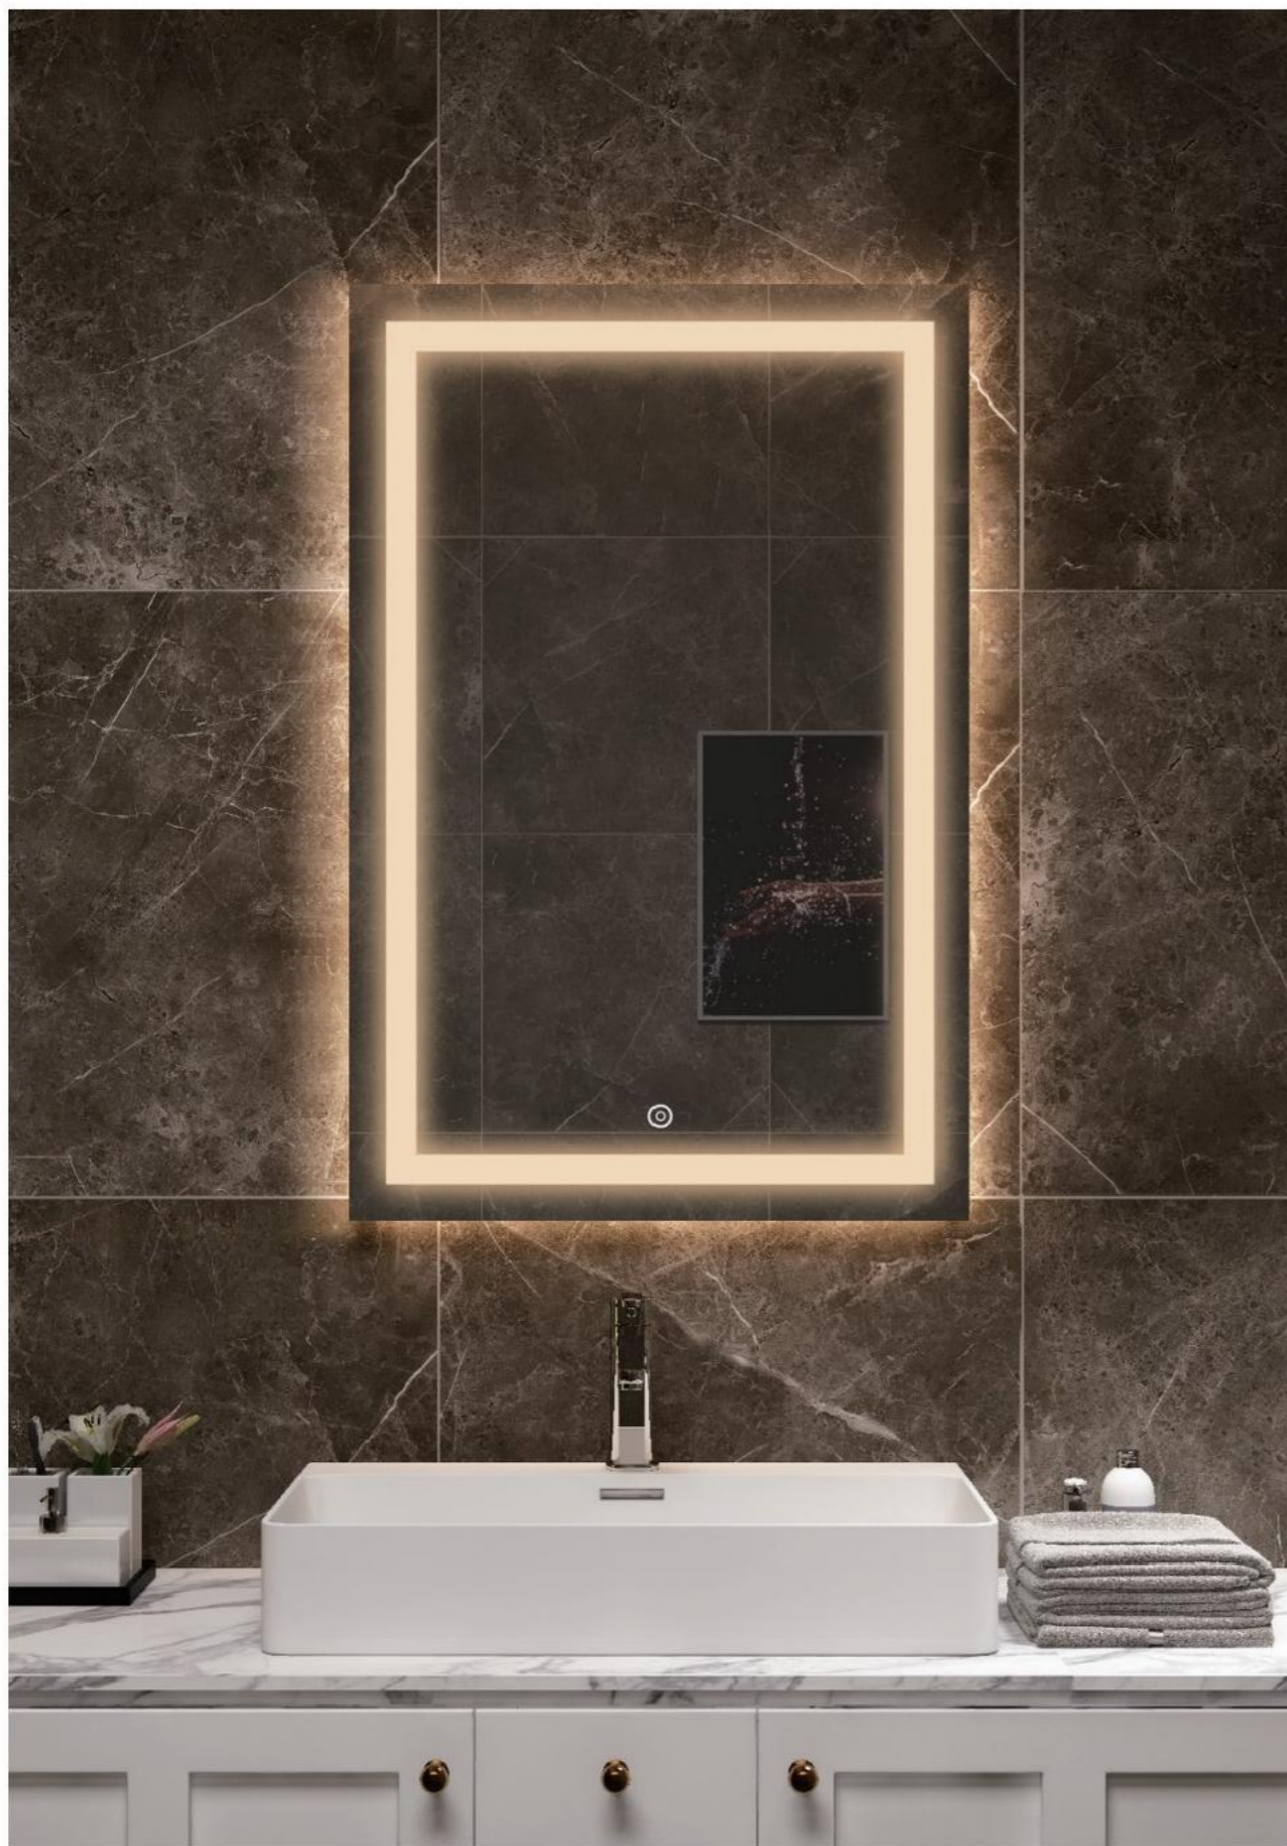

NO.1

Backlit + Front-lit Mirrors

This series is designed with both backlight and front light, double lighting sources designed to make the mirror bright enough for bathroom.

www.bathroomledmirror.com