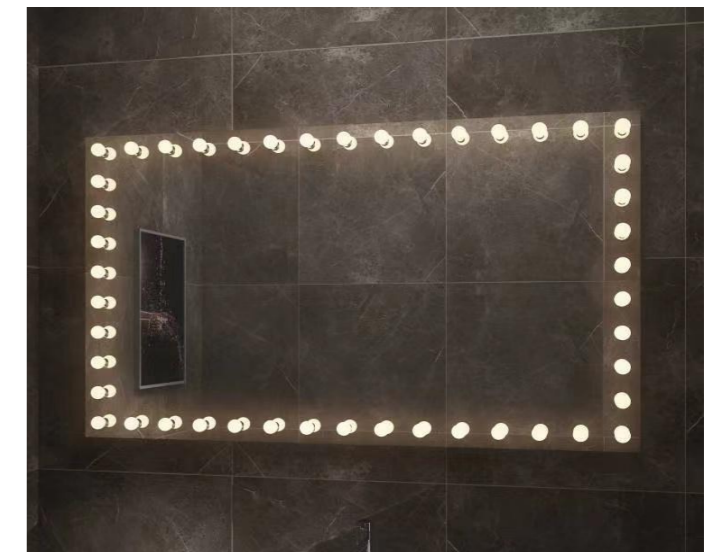

Description:

- 1.IP44 Rated led lighted mirror;
- 2.5mm thickness copper free silver mirror;
- 3.High brightness LED light bulbs;
- 4.With touch switch, CCT changeable;
- 5.UL listed waterproof electric driver;
- 6.Hardwired/ plug.