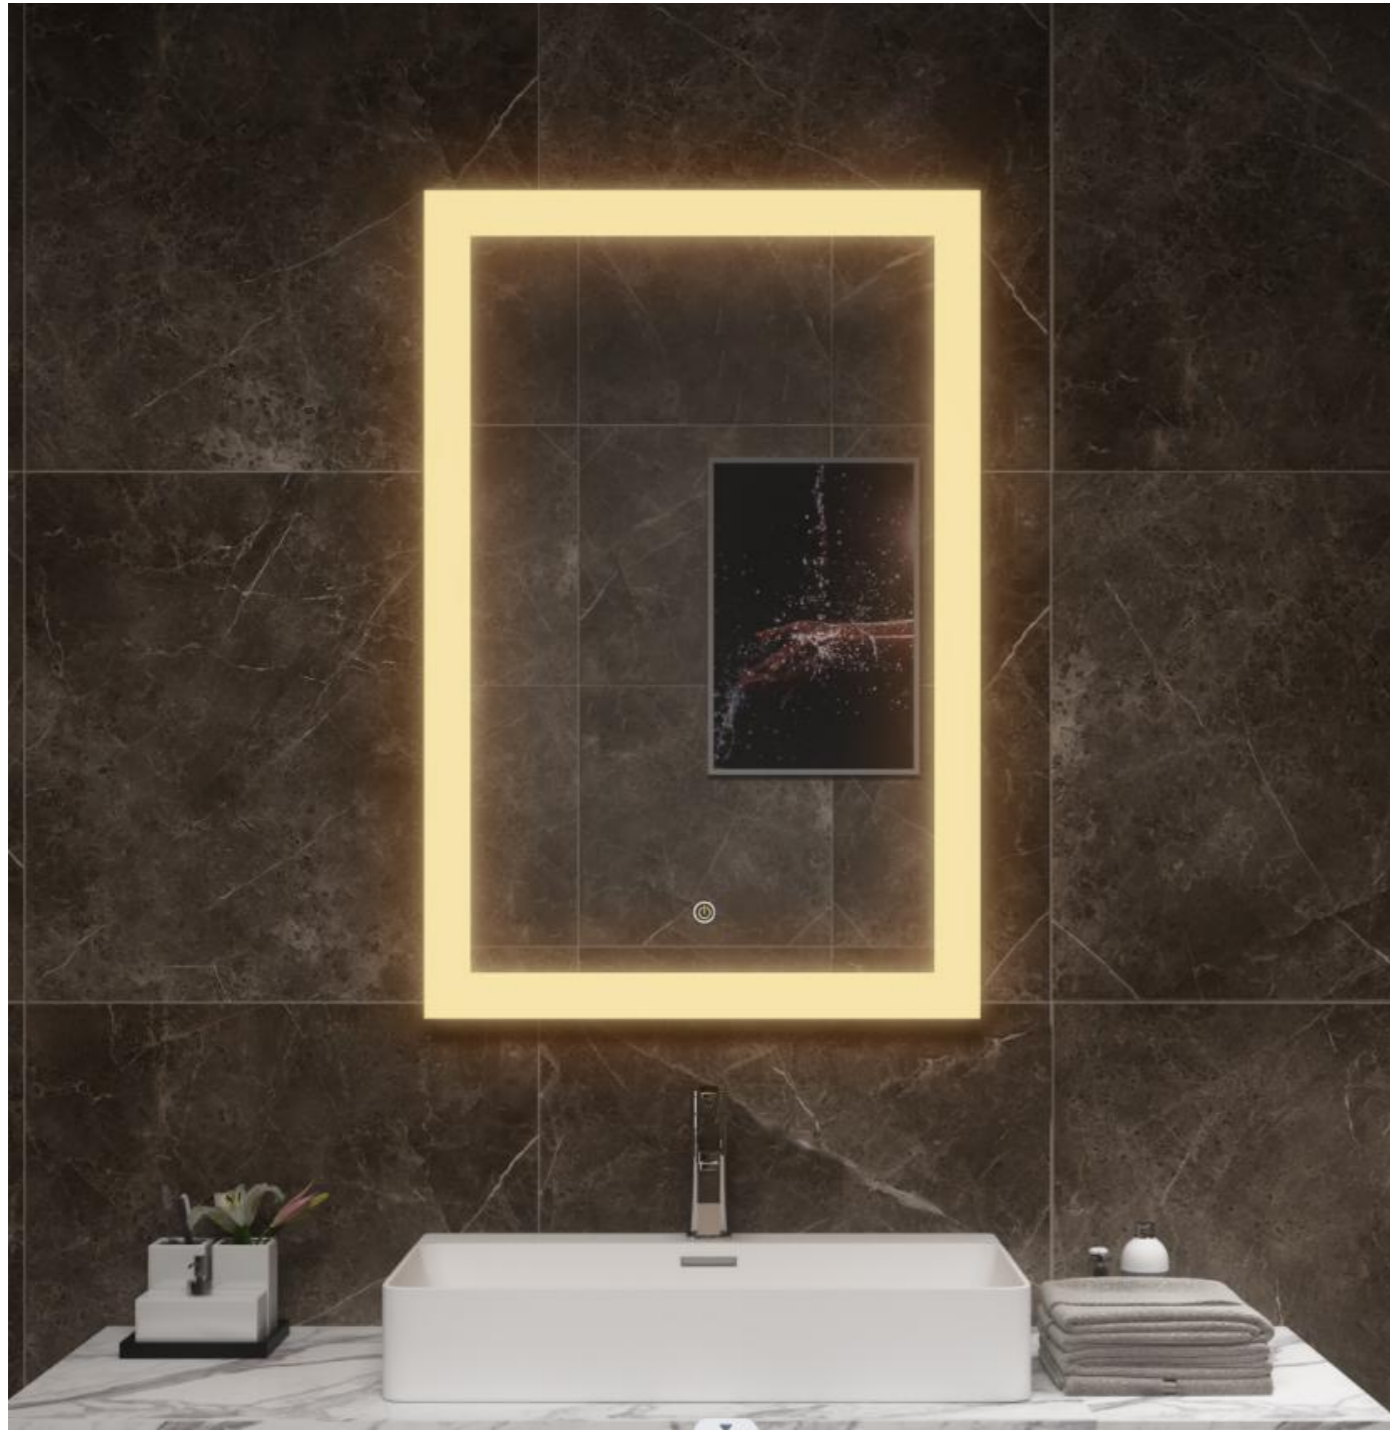

Item No: BF-A004

Backlit + Front-lit Mirrors

Item No: BF-A006

Description

- 1.Backlit+Front-lit, Double Lighting Sources;
- 2.Dimmable & 3 Color Temperature;
- 3.Defog Feature & Memory Function;
- 4.5mm silver mirror, rust-resistance;
- 5.With touch switch to control the light;
- 6.LED driver UL approved. 120V. 50/60Hz;
- 7.ETL certified the whole mirror;
- 8.Easy to Install, Plug-in/Hardwired.

NO.2

Classic Lighted Mirrors

Classic lighted mirrors are a series of best running items that have being used in hotels and household bathrooms.

www.bathroomledmirror.com

Size:W24"xH36";or other customized sizes

Description:

- 1.IP44 Rated led lighted mirror;
- 2.5mm thickness copper free silver mirror;
- 3.High brightness LED light,CIR90,with lifetime 50000hr;
- 4.With touch switch,CCT changeable;
- 5.UL listed waterproof electric driver;
- 6.ETL certified the whole mirror;
- 7.Hardwired/ plug.

Size:W36"xH36";or other customized sizes

Size:W48"xH36";or other customized sizes

Description:

- 1.IP44 Rated led lighted mirror;
- 2.5mm thickness copper free silver mirror;
- 3.High brightness LED light,CIR90,with lifetime 50000hr;
- 4.With touch switch,CCT changeable;
- 5.UL listed waterproof electric driver;
- 6.ETL certified the whole mirror;
- 7.Hardwired / plug.