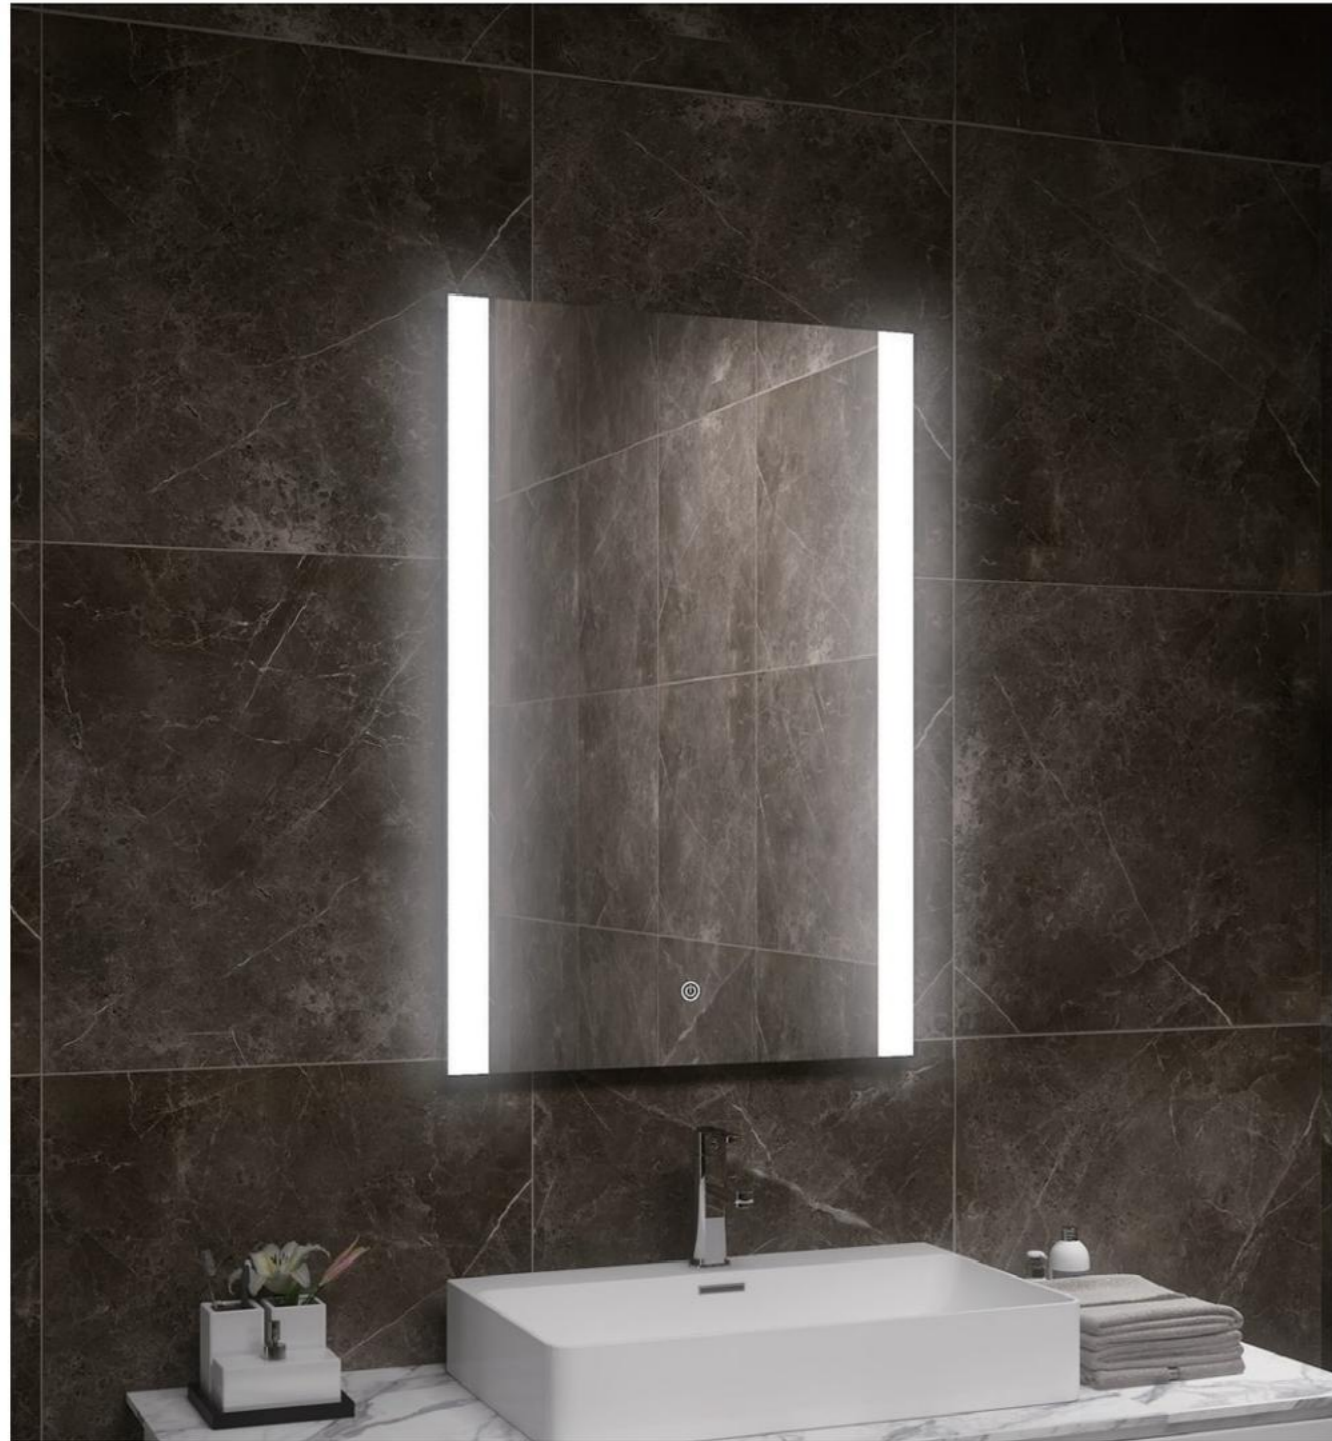

Size:W36"xH36";or other customized sizes

Size:W48"xH36";or other customized sizes

Description:

- 1.IP44 Rated led lighted mirror;
- 2.5mm thickness copper free silver mirror;
- 3.High brightness LED light,CIR90,with lifetime 50000hr;
- 4.With touch switch,CCT changeable;
- 5.UL listed waterproof electric driver;
- 6.ETL certified the whole mirror;
- 7.Hardwired / plug.

Size:W24"xH36";or other customized sizes

Size:W36"xH36";or other customized sizes

Description:

- 1.IP44 Rated led lighted mirror;
- 2.5mm thickness copper free silver mirror;
- 3.High brightness LED light,CIR90,with lifetime 50000hr;
- 4.With touch switch,CCT changeable;
- 5.UL listed waterproof electric driver;
- 6.ETL certified the whole mirror;
- 7.Hardwired/ plug.

Size:W48"xH36";or other customized sizes

Description:

- 1.IP44 Rated led lighted mirror;
- 2.5mm thickness copper free silver mirror;
- 3.High brightness LED light,CIR90,with lifetime 50000hr;
- 4.With touch switch,CCT changeable;
- 5.UL listed waterproof electric driver;
- 6.ETL certified the whole mirror;
- 7.Hardwired/ plug.

Description:

- 1.IP44 Rated led lighted mirror;
- 2.5mm thickness copper free silver mirror;
- 3.High brightness LED light,CIR90,with lifetime 50000hr;
- 4.With touch switch,CCT changeable;
- 5.UL listed waterproof electric driver;
- 6.ETL certified the whole mirror;
- 7.Hardwired / plug.