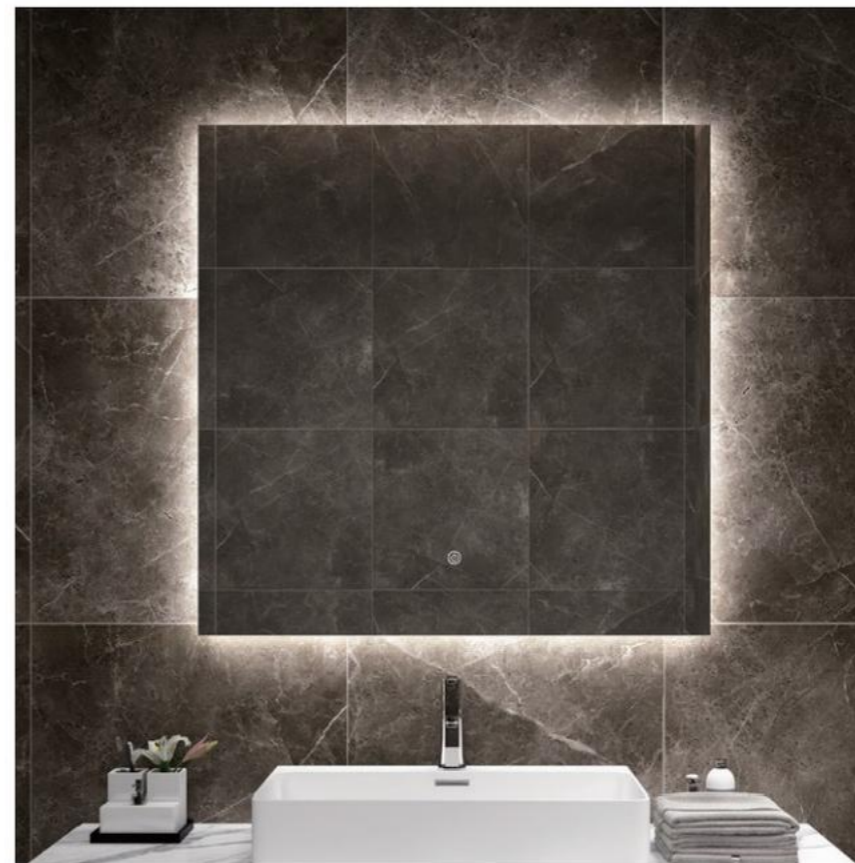

Item No:CL-A009

Classic Lighted Mirrors

Description:

- 1.IP44 Rated led lighted mirror;
- 2.5mm thickness copper free silver mirror;
- 3.High brightness LED light, CIR90, with lifetime 50000hr;
- 4.With touch switch,CCT changeable;
- 5.UL listed waterproof electric driver;
- 6.ETL certified the whole mirror;
- 7.Hardwired / plug.

Size:W24"xH36";or other customized sizes

Description:

- 1.IP44 Rated led lighted mirror;
- 2.5mm thickness copper free silver mirror;
- 3.High brightness LED light,CIR90,with lifetime 50000hr;
- 4.With touch switch,CCT changeable;
- 5.UL listed waterproof electric driver;
- 6.ETL certified the whole mirror;
- 7.Hardwired / plug.