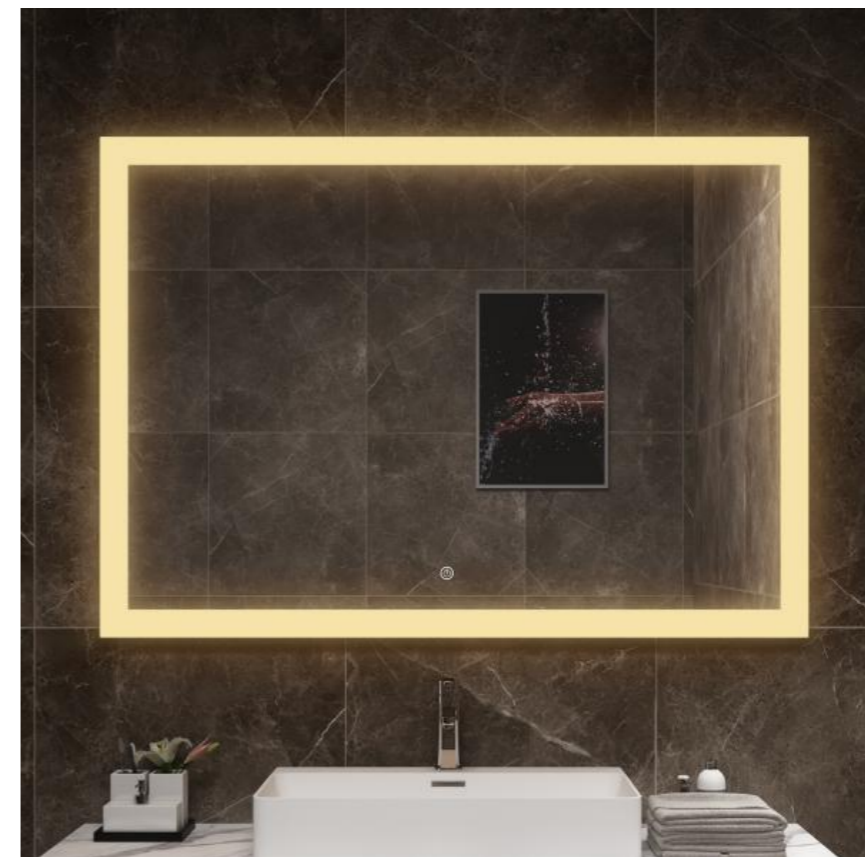

NO.2

Classic Lighted Mirrors

Classic lighted mirrors are a series of best running items that have being used in hotels and household bathrooms.

www.bathroomledmirror.com

Size:W24"xH36";or other customized sizes

Description:

- 1.IP44 Rated led lighted mirror;
- 2.5mm thickness copper free silver mirror;
- 3.High brightness LED light,CIR90,with lifetime 50000hr;
- 4.With touch switch,CCT changeable;
- 5.UL listed waterproof electric driver;
- 6.ETL certified the whole mirror;
- 7.Hardwired/ plug.

Size:W36"xH36";or other customized sizes

Size:W48"xH36";or other customized sizes

Description:

- 1.IP44 Rated led lighted mirror;
- 2.5mm thickness copper free silver mirror;
- 3.High brightness LED light,CIR90,with lifetime 50000hr;
- 4.With touch switch,CCT changeable;
- 5.UL listed waterproof electric driver;
- 6.ETL certified the whole mirror;
- 7.Hardwired / plug.