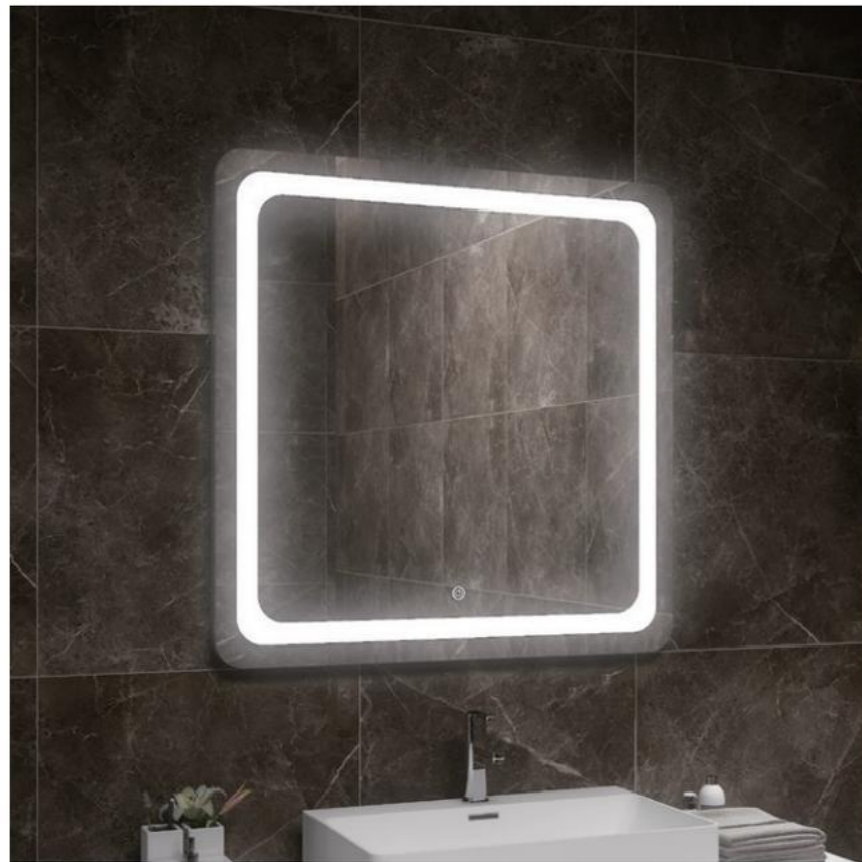

Size:W24"xH36";or other customized sizes

Description:

- 1.IP44 Rated led lighted mirror;
- 2.5mm thickness copper free silver mirror;
- 3.High brightness LED light, CIR90, with lifetime 50000hr;
- 4.With touch switch,CCT changeable;
- 5.UL listed waterproof electric driver;
- 6.ETL certified the whole mirror;
- 7.Hardwired / plug.

Size:W36"xH36";Or other customi

Description:

- 1.IP44 Rated led lighted mirror;
- 2.5mm thickness copper free silver mirror;
- 3.High brightness LED light, CIR90, with lifetime 50000hr;
- 4.With touch switch,CCT changeable;
- 5.UL listed waterproof electric driver;
- 6.ETL certified the whole mirror;
- 7.Hardwired/ plug.

Size:W48"xH36";or other customized sizes

Size:W24"xH36";or other customized sizes

Size:W36"xH36";or other customized sizes

Description:

- 1.IP44 Rated led lighted mirror;
- 2.5mm thickness copper free silver mirror;
- 3.High brightness LED light,CIR90,with lifetime 50000hr;
- 4.With touch switch,CCT changeable;
- 5.UL listed waterproof electric driver;
- 6.ETL certified the whole mirror;
- 7.Hardwired/ plug.

Size:W48"xH36";or other customized sizes

Description:

- 1.IP44 Rated led lighted mirror;
- 2.5mm thickness copper free silver mirror;
- 3.High brightness LED light,CIR90,with lifetime 50000hr;
- 4.With touch switch,CCT changeable;
- 5.UL listed waterproof electric driver;
- 6.ETL certified the whole mirror;
- 7.Hardwired / plug.