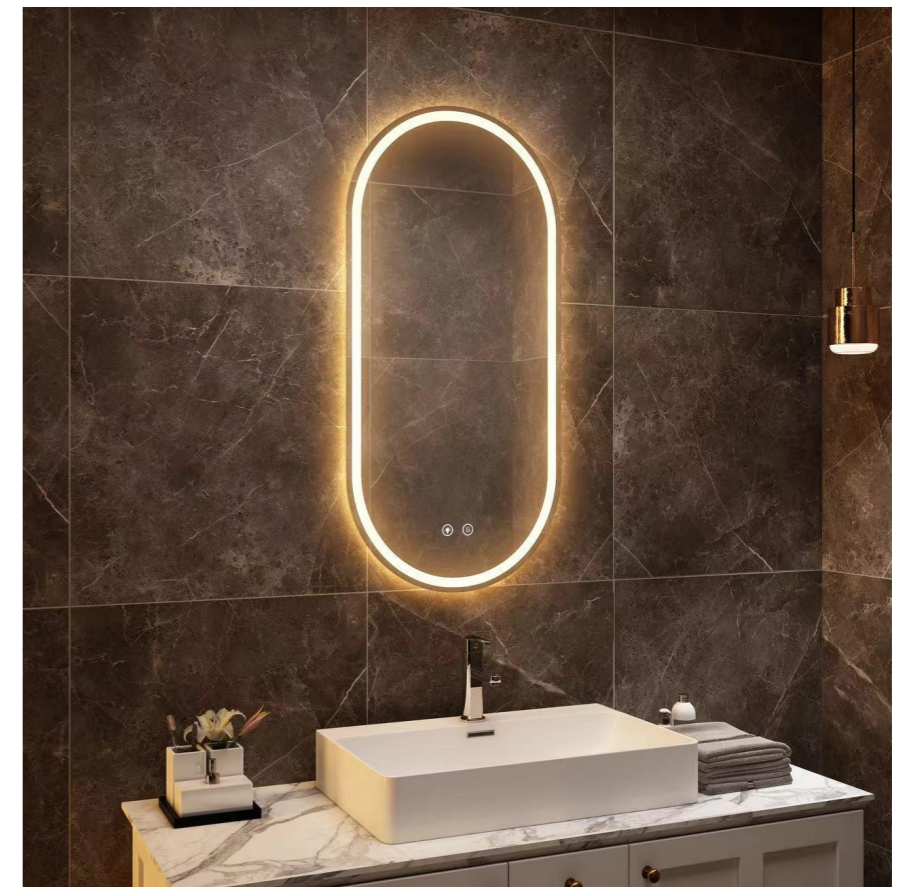

Item No: BF-A006

Description

- 1.Backlit+Front-lit, Double Lighting Sources;
- 2.Dimmable & 3 Color Temperature;
- 3.Defog Feature & Memory Function;
- 4.5mm silver mirror, rust-resistance;
- 5.With touch switch to control the light;
- 6.LED driver UL approved. 120V. 50/60Hz;
- 7.ETL certified the whole mirror;
- 8.Easy to Install, Plug-in/Hardwired.