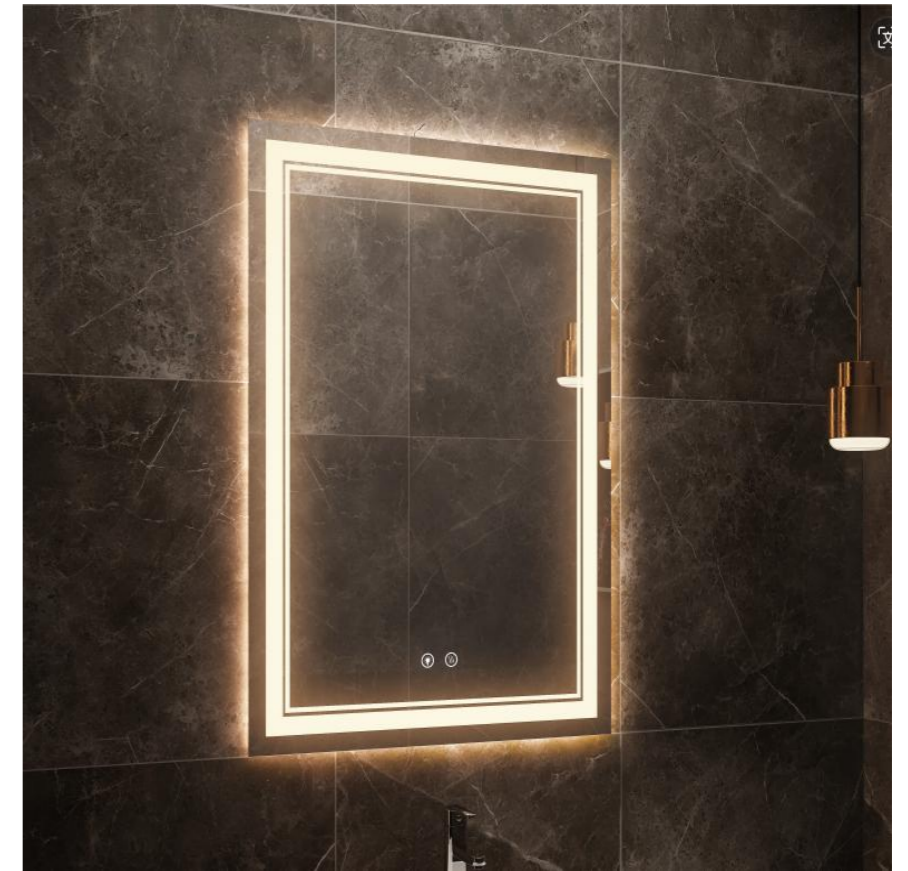

Item No: BF-A004

Backlit + Front-lit Mirrors