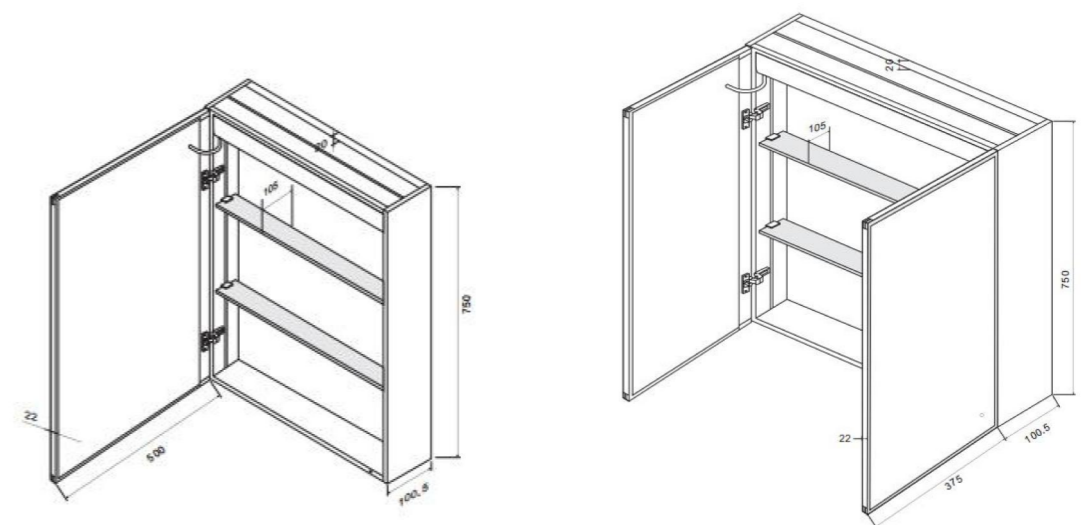

Mirror Cabinets

Classic lighted mirror cabinets are a series of best running items that has been used in household and commercial applications such as hotels' bathroom