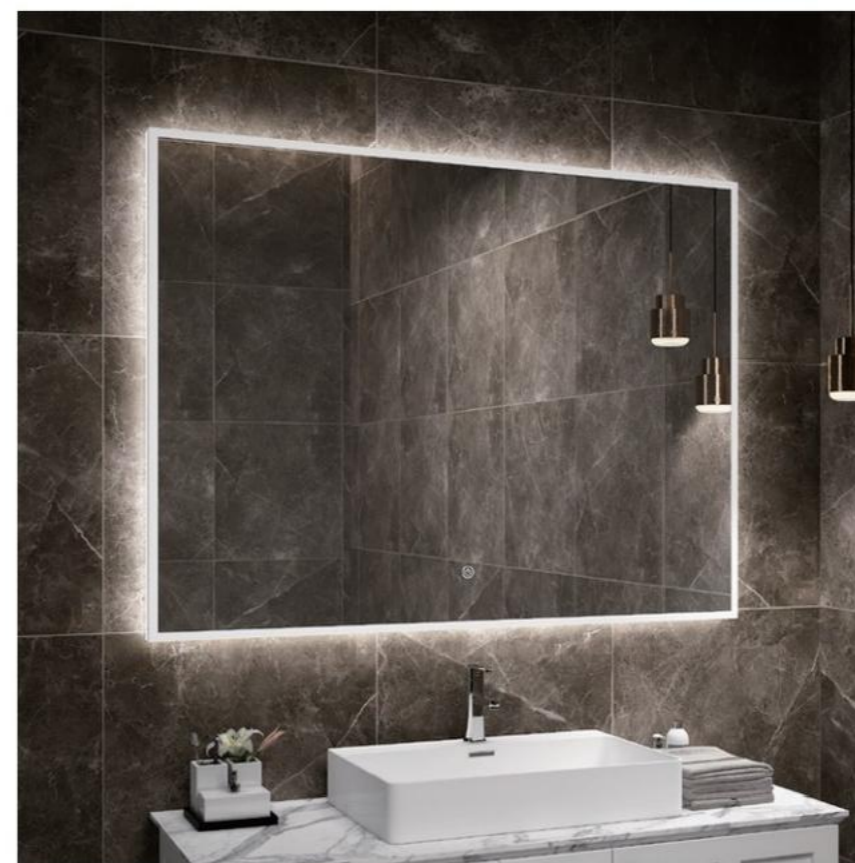

Size:W48"xH36";or other customized sizes

Description:

- 1.IP44 Rated led lighted mirror;
- 2.5mm thickness copper free silver mirror;
3. High brightness LED light,CIR90, with lifetime 50000hr;
- 4.With touch switch,CCT changeable;
- 5.UL listed waterproof electric driver;
- 6.ETL certified the whole mirror;
- 7.Hardwired / plug.