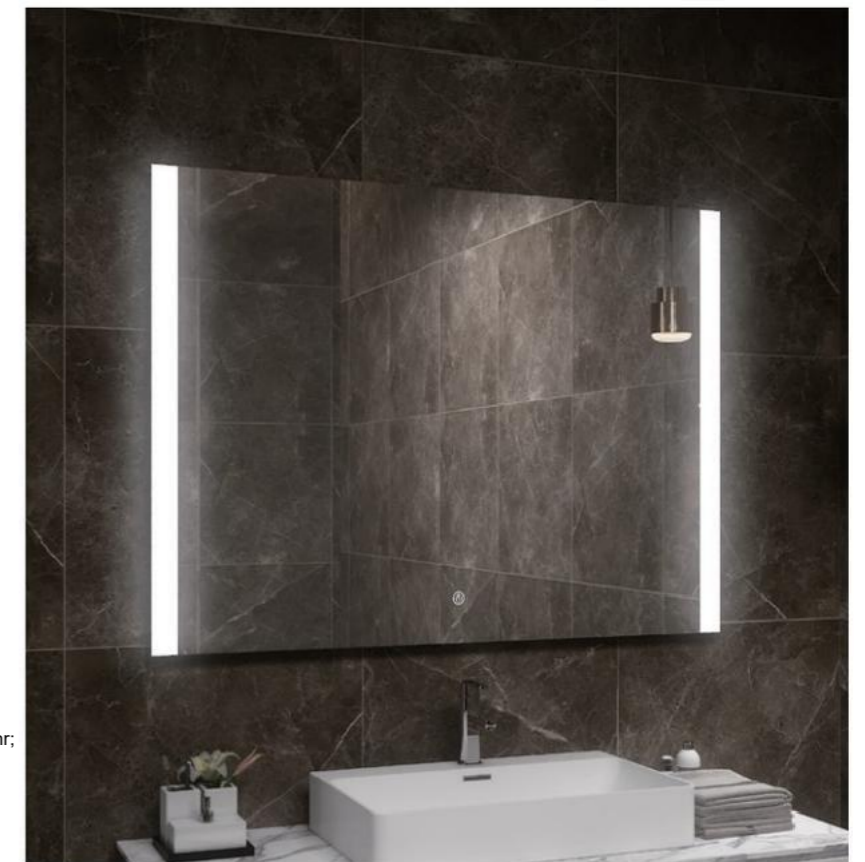

Size:W48"xH36";or other customized sizes

Description:

- 1.IP44 Rated led lighted mirror;
- 2.5mm thickness copper free silver mirror;
- 3.High brightness LED light,CIR90,with lifetime 50000hr;
- 4.With touch switch,CCT changeable;
- 5.UL listed waterproof electric driver;
- 6.ETL certified the whole mirror;
- 7.Hardwired/ plug.

Description:

- 1.IP44 Rated led lighted mirror;
- 2.5mm thickness copper free silver mirror;
- 3.High brightness LED light,CIR90,with lifetime 50000hr;
- 4.With touch switch,CCT changeable;
- 5.UL listed waterproof electric driver;
- 6.ETL certified the whole mirror;
- 7.Hardwired / plug.

Size:W24"xH36";or other customized sizes

Size:W36"xH36";or other customized sizes

Size:W48"xH36";or other customized sizes

Description:

- 1.IP44 Rated led lighted mirror;
- 2.5mm thickness copper free silver mirror;
- 3.High brightness LED light,CIR90,with lifetime 50000hr;
- 4.With touch switch,CCT changeable;
- 5.UL listed waterproof electric driver;
- 6.ETL certified the whole mirror;
- 7.Hardwired / plug.

Size:W24"xH36";or other customized sizes

Description:

- 1.IP44 Rated led lighted mirror;
- 2.5mm thickness copper free silver mirror;
- 3.High brightness LED light, CIR90, with lifetime 50000hr;
- 4.With touch switch,CCT changeable;
- 5.UL listed waterproof electric driver;
- 6.ETL certified the whole mirror;
- 7.Hardwired / plug.