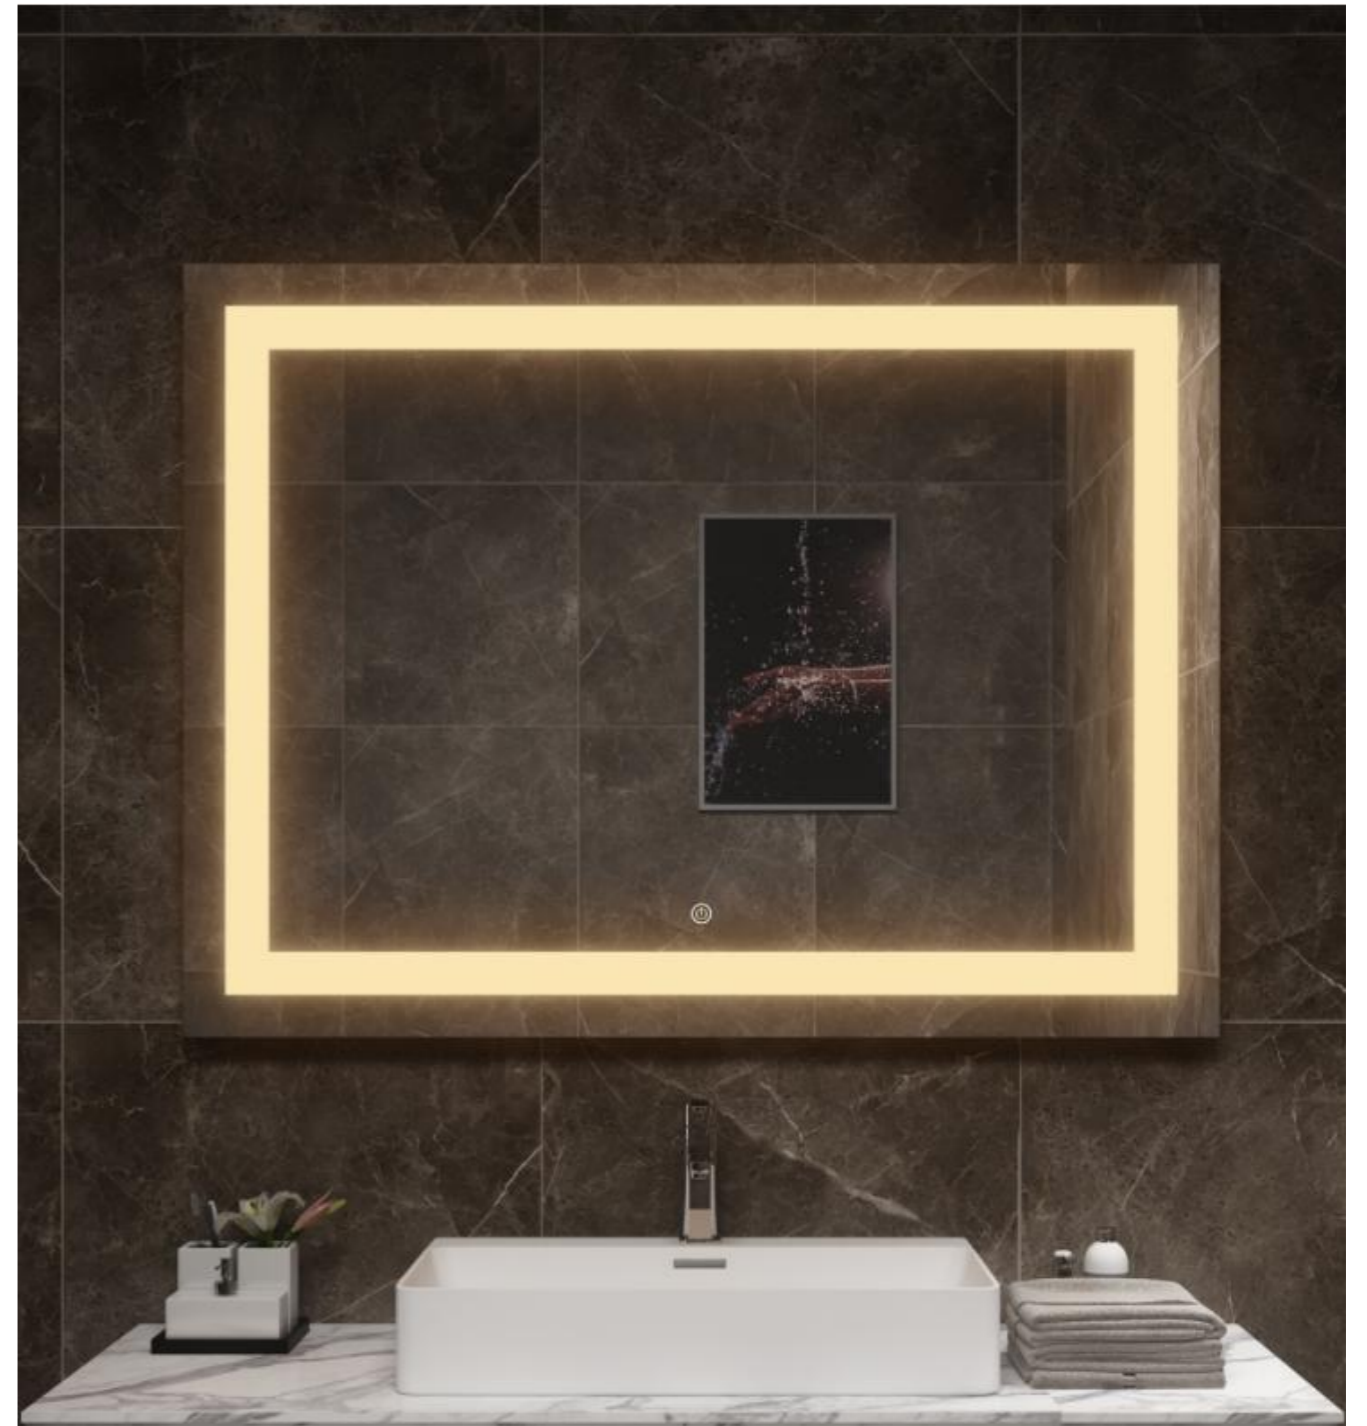

Description:

- 1.IP44 Rated led lighted mirror;
- 2.5mm thickness copper free silver mirror;
- 3.High brightness LED light,CIR90,with lifetime 50000hr;
- 4.With touch switch,CCT changeable;
- 5.UL listed waterproof electric driver;
- 6.ETL certified the whole mirror;
- 7.Hardwired/ plug.

Size:W36"xH36";or other customized sizes

Size:W48"xH36";or other customized sizes

Description:

- 1.IP44 Rated led lighted mirror;
- 2.5mm thickness copper free silver mirror;
- 3.High brightness LED light,CIR90,with lifetime 50000hr;
- 4.With touch switch,CCT changeable;
- 5.UL listed waterproof electric driver;
- 6.ETL certified the whole mirror;
- 7.Hardwired / plug.

Size:W24"xH36";or other customized sizes

Size:W36"xH36";or other customized sizes

Description:

- 1.IP44 Rated led lighted mirror;
- 2.5mm thickness copper free silver mirror;
- 3.High brightness LED light,CIR90,with lifetime 50000hr;
- 4.With touch switch,CCT changeable;
- 5.UL listed waterproof electric driver;
- 6.ETL certified the whole mirror;
- 7.Hardwired/ plug.

Size:W48"xH36";or other customized sizes

Description:

- 1.IP44 Rated led lighted mirror;
- 2.5mm thickness copper free silver mirror;
- 3.High brightness LED light,CIR90,with lifetime 50000hr;
- 4.With touch switch,CCT changeable;
- 5.UL listed waterproof electric driver;
- 6.ETL certified the whole mirror;
- 7.Hardwired/ plug.