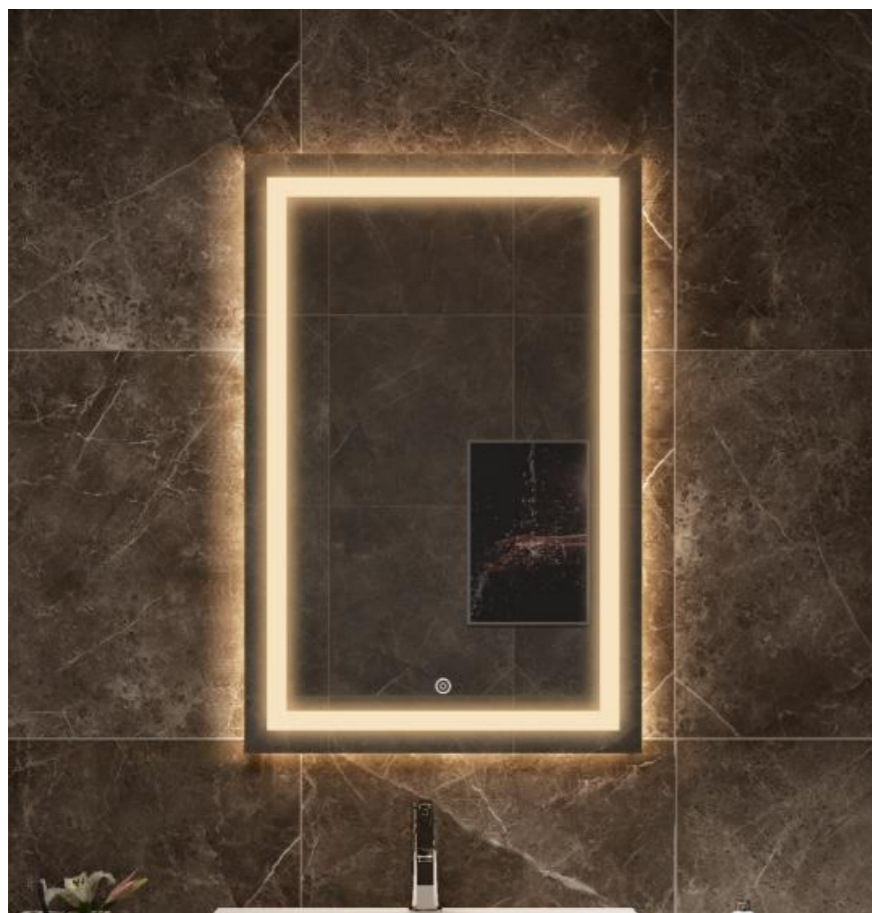

www.bathroomledmirror.com

Size:W24"xH36"; or other customized sizes

Size:W36"xH36"; or other customized sizes

Description

- 1.Backlit+Front-lit, Double Lighting Sources;
- 2.Dimmable & 3 Color Temperature;
- 3.Defog Feature & Memory Function;
- 4.5mm silver mirror, rust-resistance;
- 5.With touch switch to control the light;
- 6.LED driver UL approved. 120V. 50/60Hz;
- 7.ETL certified the whole mirror;
- 8.Easy to Install, Plug-in/Hardwired.