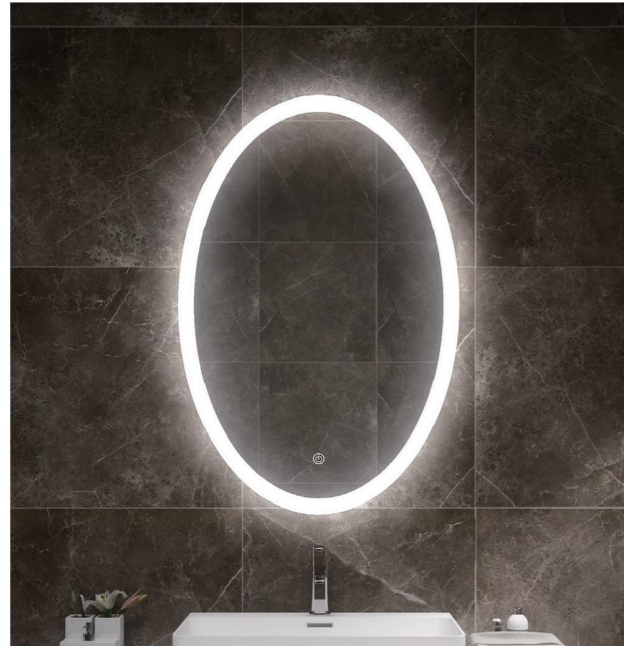

Size:W24"xH36";or other customized sizes

Description:

- 1.IP44 Rated led lighted mirror;
- 2.5mm thickness copper free silver mirror;
- 3.High brightness LED light,CIR90,with lifetime 50000hr;
- 4.With touch switch,CCT changeable;
- 5.UL listed waterproof electric driver;
- 6.ETL certified the whole mirror;
- 7.Hardwired / plug.

Size:W36"xH36";or other customized sizes

Size:W48"xH36";or other customized sizes

Description:

- 1.IP44 Rated led lighted mirror;
- 2.5mm thickness copper free silver mirror;
- 3.High brightness LED light,CIR90,with lifetime 50000hr;
- 4.With touch switch,CCT changeable;
- 5.UL listed waterproof electric driver;
- 6.ETL certified the whole mirror;
- 7.Hardwired / plug.

Item No:CL-A0011

Item No:CL-A0012

Item No:CL-A0013

Description:

- 1.IP44 Rated led lighted mirror;
- 2.5mm thickness copper free silver mirror;
- 3.High brightness LED light, CIR90, with lifetime 50000hr;
- 4.With touch switch,CCT changeable;
- 5.UL listed waterproof electric driver;
- 6.ETL certified the whole mirror;
- 7.Hardwired/ plug.