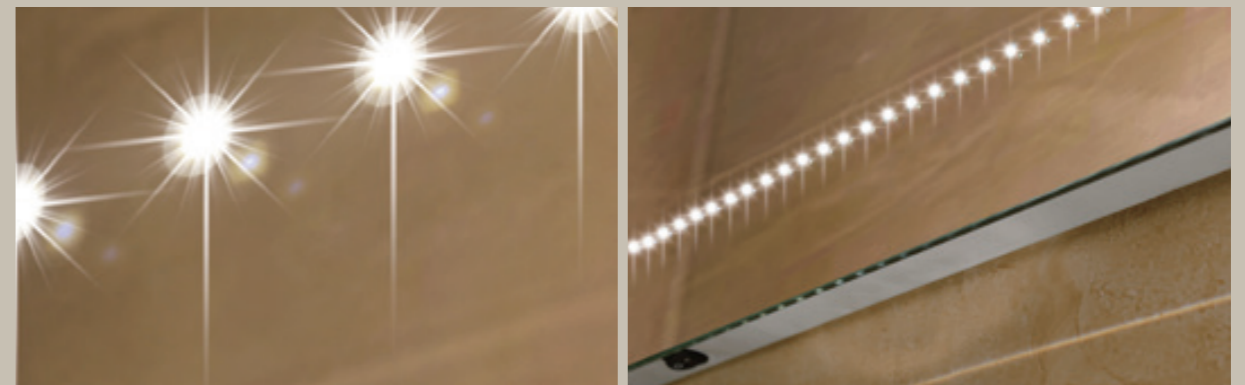

## Sparkling LED mirrors

Sparkling led mirrors are a series of mirrors with led lights are sparkling on mirror surface, it is eyes attracting and shining.

www.bathroomledmirror.com

**Item No : N-B001**  
Size:W500mm,H700mm; Or other customized

**Description:**  
1.5mm eco-friendly silver mirror  
2.Aluminum structure  
3.IP44 /CE/ETL/SAA/ROHS certified  
4.High brightness waterproof led lights  
5.With unique Frosted pattern on 2 sides of the mirror

**Item No : N-B004**  
Size:W500mm,H700mm; Or other customized

**Description:**  
1.5mm eco-friendly silver mirror  
2.Aluminum structure  
3.IP44 /CE/ETL/SAA/ROHS certified  
4.LED Dot Light on top and bottom of the mirror

**Item No : N-B005**  
Size:W500mm,H700mm; Or other customized

**Description:**  
1.5mm eco-friendly silver mirror  
2.Aluminum structure  
3.IP44 /CE/ETL/SAA/ROHS certified  
4.LED Dot Light around of the mirror