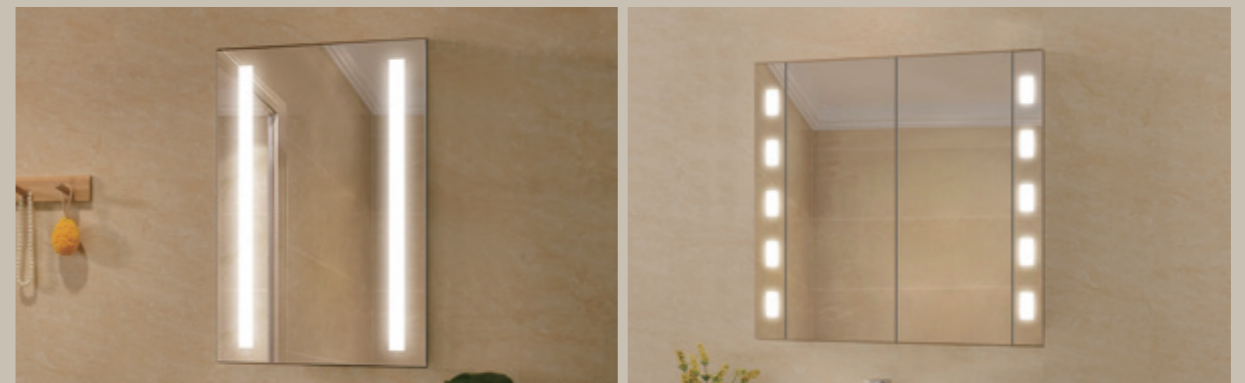

## Recessed Medicine Cabinet

Recessed Medicine cabinets are a series of medicine cabinets, which can be either surface wall-mounting installation or wall recessed installation, made of aluminum body, for bathroom's storage applications.

www.bathroomledmirror.com

**Item No :** N-E001  
Size:W500mm,H700mm; Or other customized

**Description:**  
 1.3mm eco-firendly silver mirror door, and with mirrors full cover the inside of cabinet.  
 2.2 doors recessed mirror cabinet with aluminum structure  
 3.IP44 /CE/ETL/SAA/ROHS certified  
 4.Removable Glass Shelves  
 5.High brightness waterproof led lights with acrylic frame around of the cabinet

**Item No :** N-E002  
Size:W500mm,H700mm; Or other customized

**Description:**  
 1.3mm eco-firendly silver mirror door, and with mirrors full cover the inside of cabinet.  
 2.2 doors recessed mirror cabinet with aluminum structure  
 3.IP44 /CE/ETL/SAA/ROHS certified  
 4.Removable Glass Shelves  
 5.High brightness waterproof led lights on 2 sides of the cabinet

**Item No :** N-E005  
Size:W500mm,H700mm; Or other customized

**Description:**  
 1.3mm eco-firendly silver mirror door, and with mirrors full cover the inside of cabinet.  
 2.2 doors recessed mirror cabinet with aluminum structure  
 3.IP44 /CE/ETL/SAA/ROHS certified  
 4.Removable Glass Shelves  
 5.High brightness waterproof led lights around of the cabinet