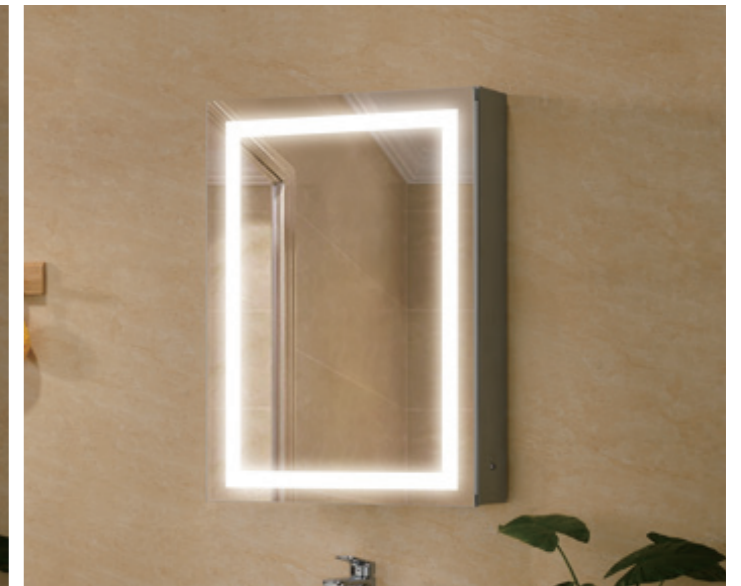

## Recessed Medicine Cabinet

Recessed Medicine cabinets are a series of medicine cabinets, which can be either surface wall-mounting installation or wall recessed installation, made of aluminum body, for bathroom's storage applications.

**Item No :** N-E006  
Size:W500mm,H700mm; Or other customized

**Description:**  
 1.3mm eco-firendly silver mirror door, and with mirrors full cover the inside of cabinet.  
 2.Single door recessed mirror cabinet with aluminum structure  
 3.IP44 /CE/ETL/SAA/ROHS certified  
 4.Removable Glass Shelves  
 5.High brightness waterproof led lights on 2 sides of cabinet

**Item No :** N-E003  
Size:W500mm,H700mm; Or other customized

**Description:**  
 1.3mm eco-firendly silver mirror door, and with mirrors full cover the inside of cabinet.  
 2.2 doors recessed mirror cabinet with aluminum structure  
 3.IP44 /CE/ETL/SAA/ROHS certified  
 4.Removable Glass Shelves  
 5.High brightness waterproof led lights on 2 sides of the cabinet

**Item No :** N-D004  
Size:W500mm,H700mm; Or other customized

**Description:**  
 1.3mm eco-firendly silver mirror door, and with mirrors full cover the inside of cabinet.  
 2.Single door recessed mirror cabinet with aluminum structure  
 3.IP44 /CE/ETL/SAA/ROHS certified  
 4.Removable Glass Shelves  
 5.High brightness waterproof led lights around of the cabinet