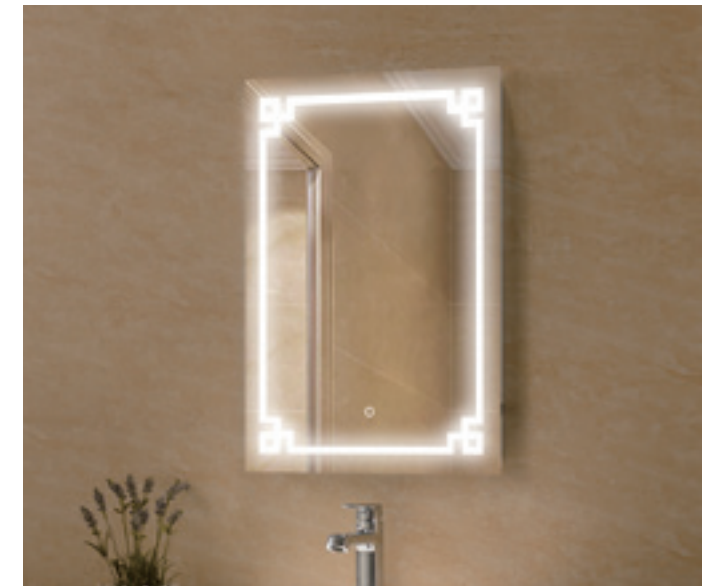

Item No : N-A027
Size:W500mm,H700mm; Or other customized

- Description:**
- 1.5mm eco-friendly silver mirror
 - 2.Aluminum structure
 - 3.IP44 /CE/ETL/SAA/ROHS certified
 - 4.High brightness waterproof led lights around the mirror
 - 5.With unique Frosted pattern

Item No : N-A028
Size:W500mm,H700mm; Or other customized

- Description:**
- 1.5mm eco-friendly silver mirror
 - 2.Aluminum structure
 - 3.IP44 /CE/ETL/SAA/ROHS certified
 - 4.High brightness waterproof led lights around the mirror
 - 5.With unique Frosted pattern