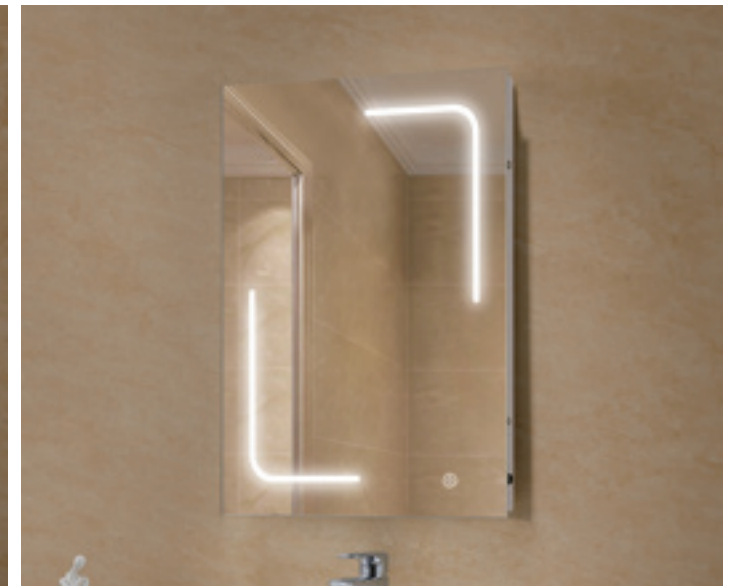

1. **Description:**
- 1.5mm eco-friendly silver mirror
  - 2.Aluminum structure
  - 3.IP44 /CE/ETL/SAA/ROHS certified
  - 4.High brightness waterproof led lights around the mirror
  - 5.With unique Frosted pattern

Item No : N-A032
Size:W500mm,H500mm; Or other customized

1. **Description:**
- 1.5mm eco-friendly silver mirror
  - 2.Aluminum structure
  - 3.IP44 /CE/ETL/SAA/ROHS certified
  - 4.High brightness waterproof led lights around the mirror
  - 5.With unique Frosted pattern