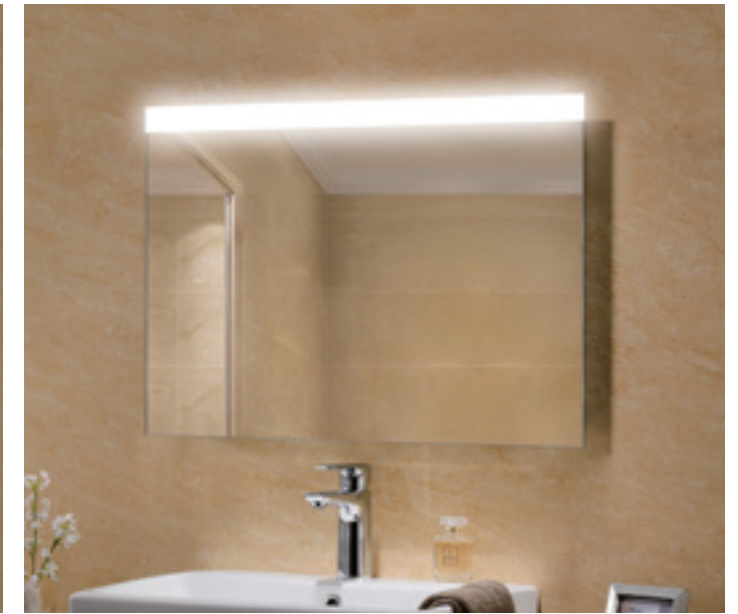

Item No : N-A014
Size:W500mm,H700mm; Or other customized

1. **Description:**
- 1.5mm eco-friendly silver mirror
  - 2.Aluminum structure
  - 3.IP44 /CE/ETL/SAA/ROHS certified
  - 4.With Acrylic on the top to cover the led light