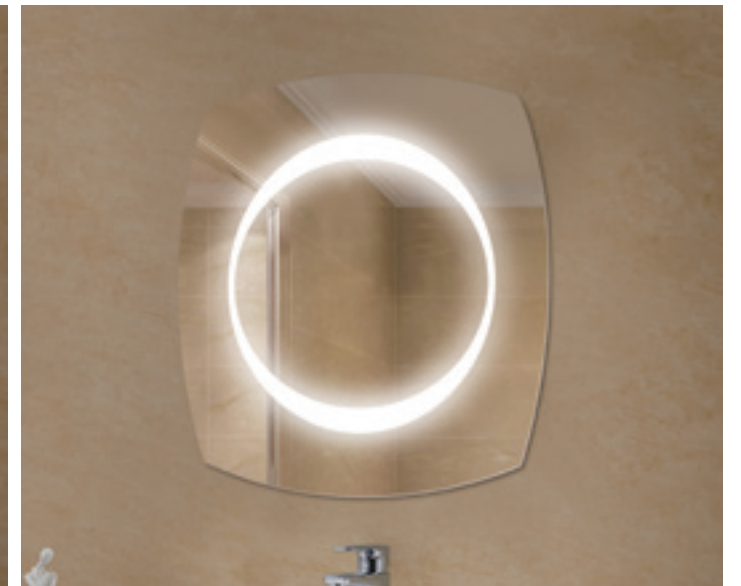

Item No : N-A019

Size:W500mm,H700mm; Or other customized

Item No : N-A020

Size:W500mm,H700mm; Or other customized

Description:

- 1.5mm eco-friendly silver mirror
- 2.Aluminum structure
- 3.IP44 /CE/ETL/SAA/ROHS certified
- 4.high brightness waterproof led lights on the top of mirror
- 5.Magnifying mirror with led light

Description:

- 1.5mm eco-friendly silver mirror
- 2.Aluminum structure
- 3.IP44 /CE/ETL/SAA/ROHS certified
- 4.High brightness waterproof led lights around the mirror
- 5.Frosted pattern can be customized