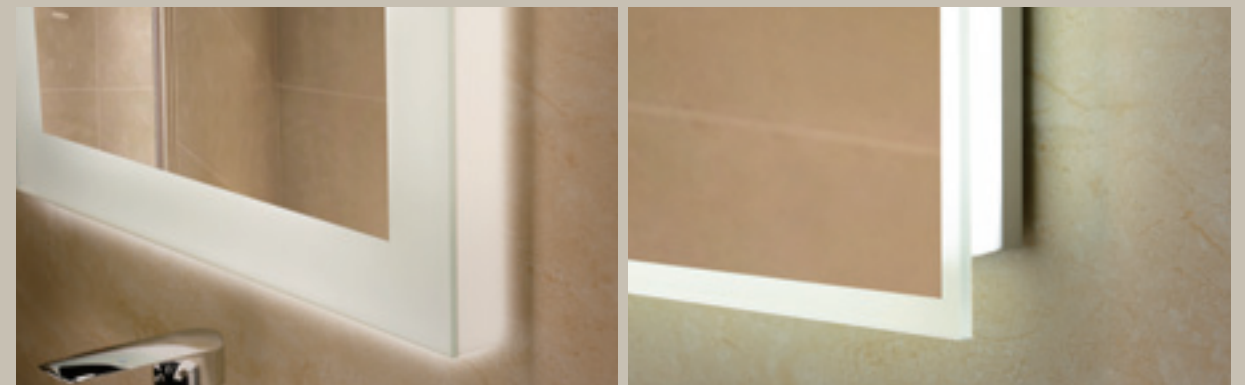

Classic Lighted Mirrors

Classic lighted mirrors are a series of best running items that has been used in household and commercial applications such as hotels' bathroom

www.bathroomledmirror.com

Item No : N-A001
Size:W500mm,H700mm; Or other customized

Description:
1.5mm eco-friendly silver mirror
2.Aluminum structure with light diffuser
3.IP44 /CE/ETL/SAA/ROHS certified
4.High brightness waterproof led strips around the mirror

Item No : N-A002
Size:W500mm,H700mm; Or other customized