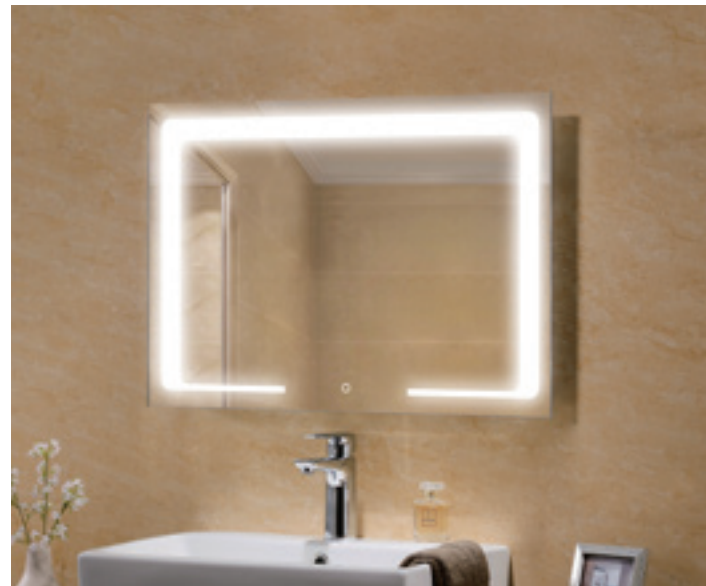

1. **Description:**
- 1.5mm eco-friendly silver mirror
  - 2.Aluminum structure
  - 3.IP44 /CE/ETL/SAA/ROHS certified
  - 4.High brightness waterproof led lights around the mirror
  - 5.With unique Frosted pattern

Item No : N-A028
Size:W500mm,H700mm; Or other customized

1. **Description:**
- 1.5mm eco-friendly silver mirror
  - 2.Aluminum structure
  - 3.IP44 /CE/ETL/SAA/ROHS certified
  - 4.High brightness waterproof led lights around the mirror
  - 5.With unique Frosted pattern